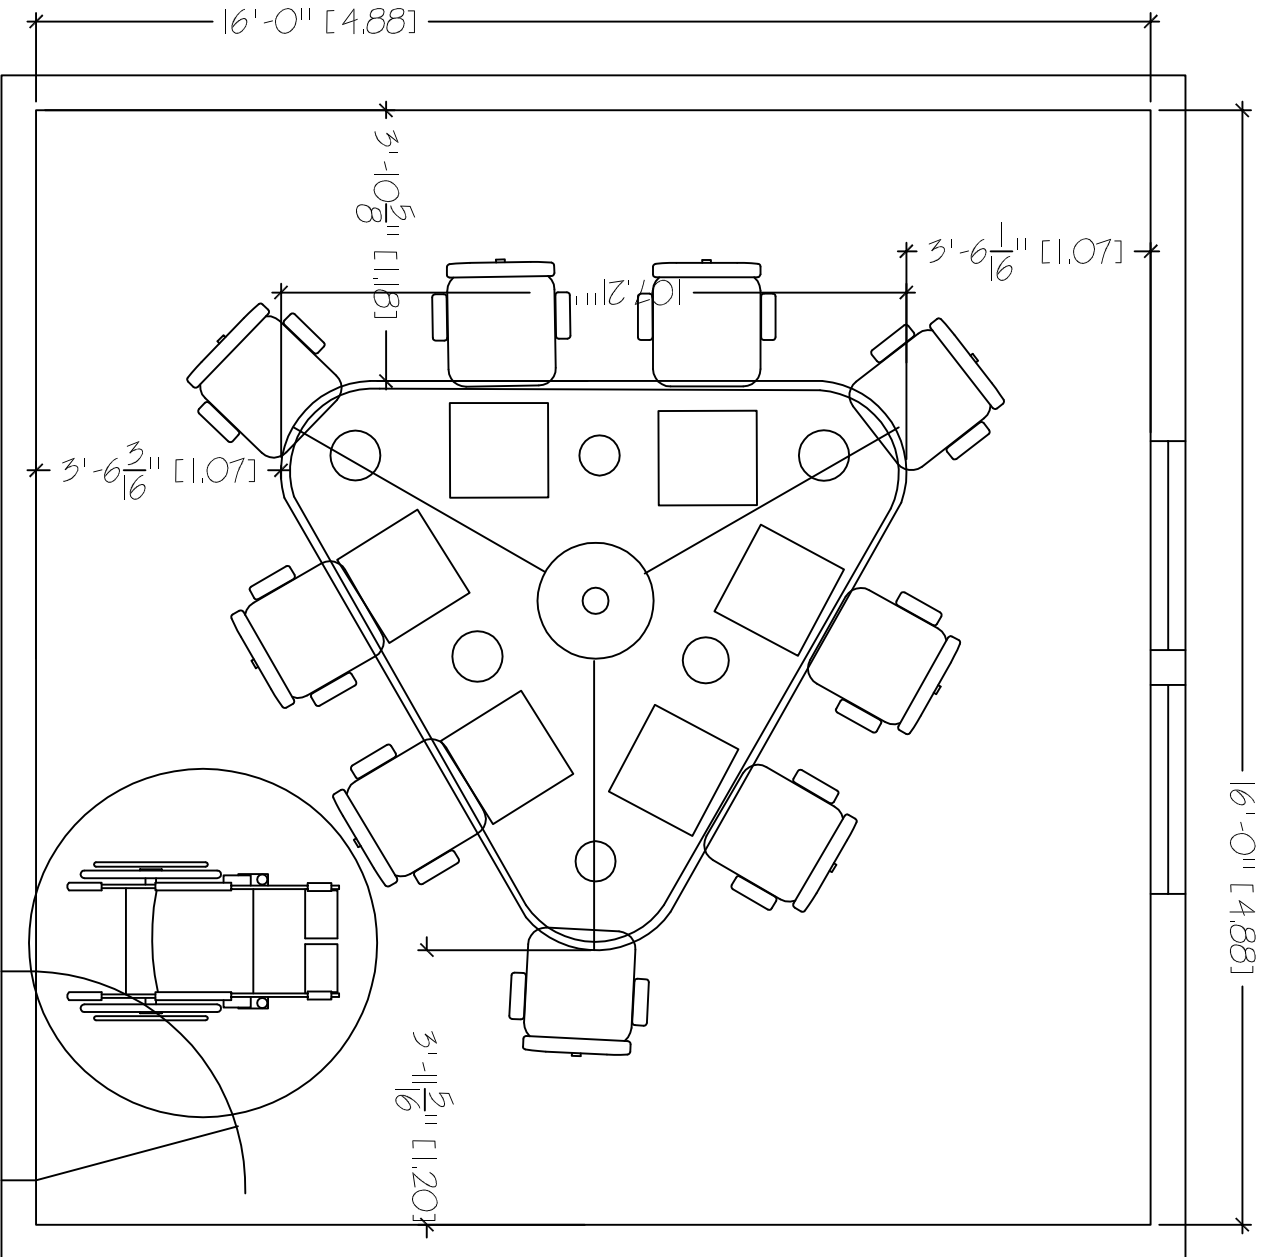

COLLAB TABLE
 16'X16'
 TABLE COUNT: 1

SMARTdesks
 514F Progress Drive
 Linthicum, MD 21090
 800.770.7042
 www.smartdesks.com

Property of CBT Supply, Inc. Not to be duplicated.
 All ideas, plans or arrangements indicated in this drawing
 are copyrighted and owned by CBT Supply, Inc. and shall not
 be reproduced, used or disclosed to any person or firm or
 corporation without written permission of CBT Supply, Inc.

SMARTdesks
 DESIGN CENTER