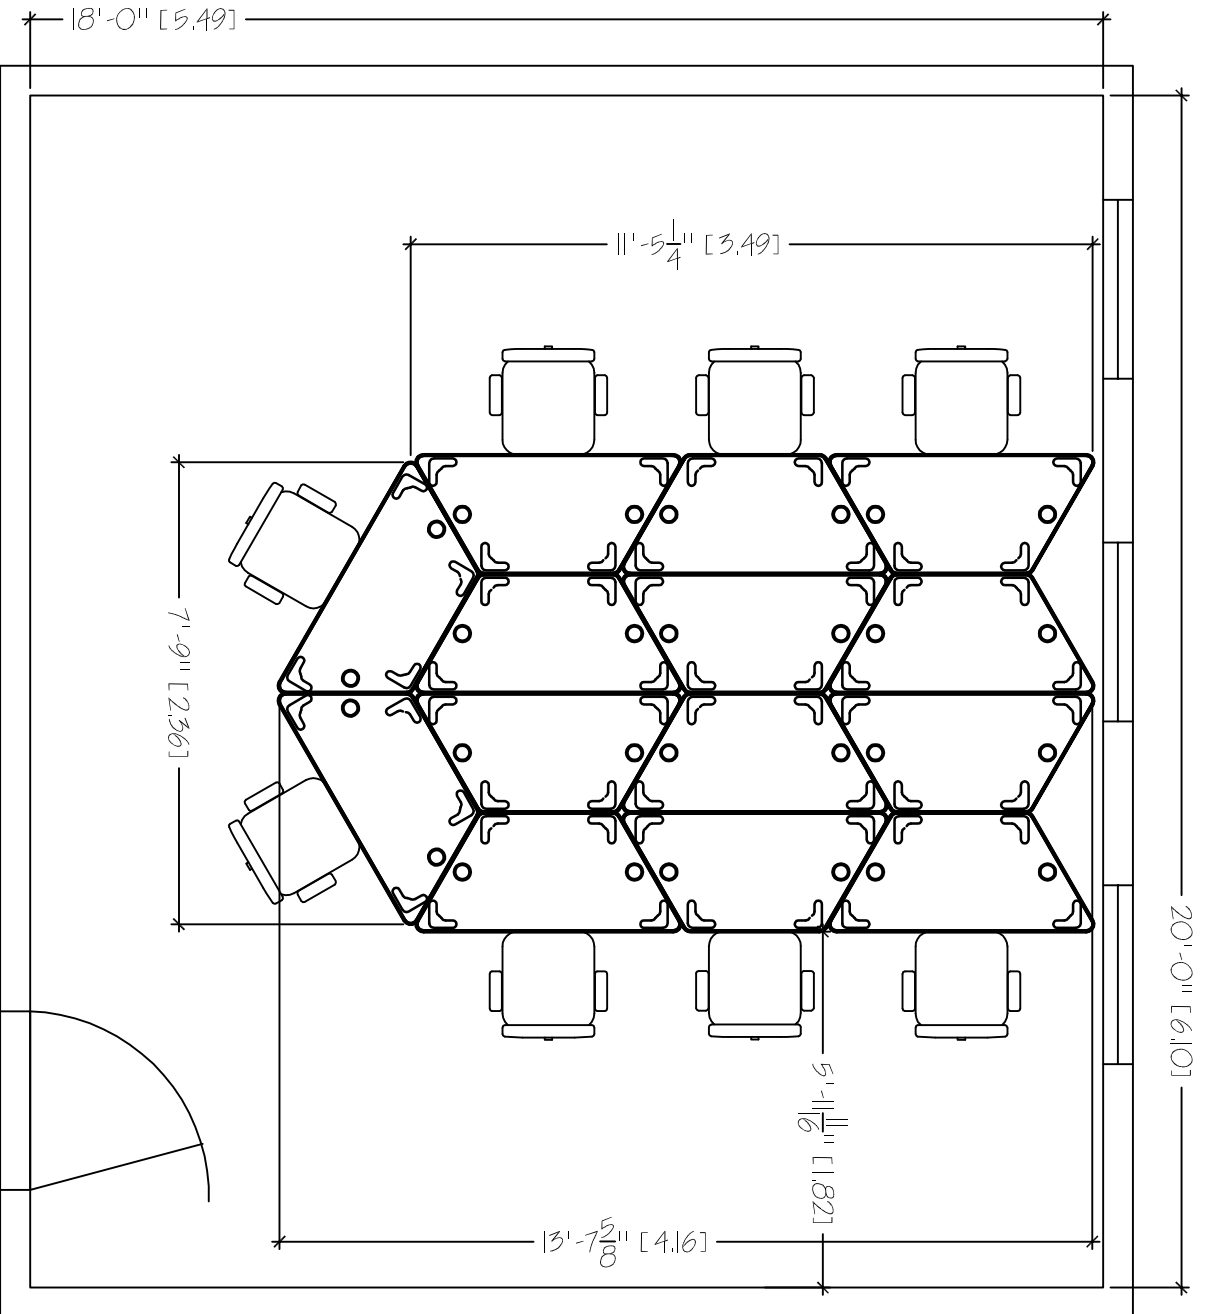

TRAPEZA  
 18'X20'  
 TABLE COUNT: 14

SMARTdesks  
 514F Progress Drive  
 Linthicum, MD 21090  
 800.770.7042  
 www.smartdesks.com

Property of CBT Supply, Inc. Not to be duplicated.  
 All ideas, plans or arrangements indicated in this drawing  
 are copyrighted and owned by CBT Supply, Inc. and shall not  
 be reproduced, used or disclosed to any person or firm or  
 corporation without written permission of CBT Supply, Inc.

**SMARTdesks®**  
 DESIGN CENTER