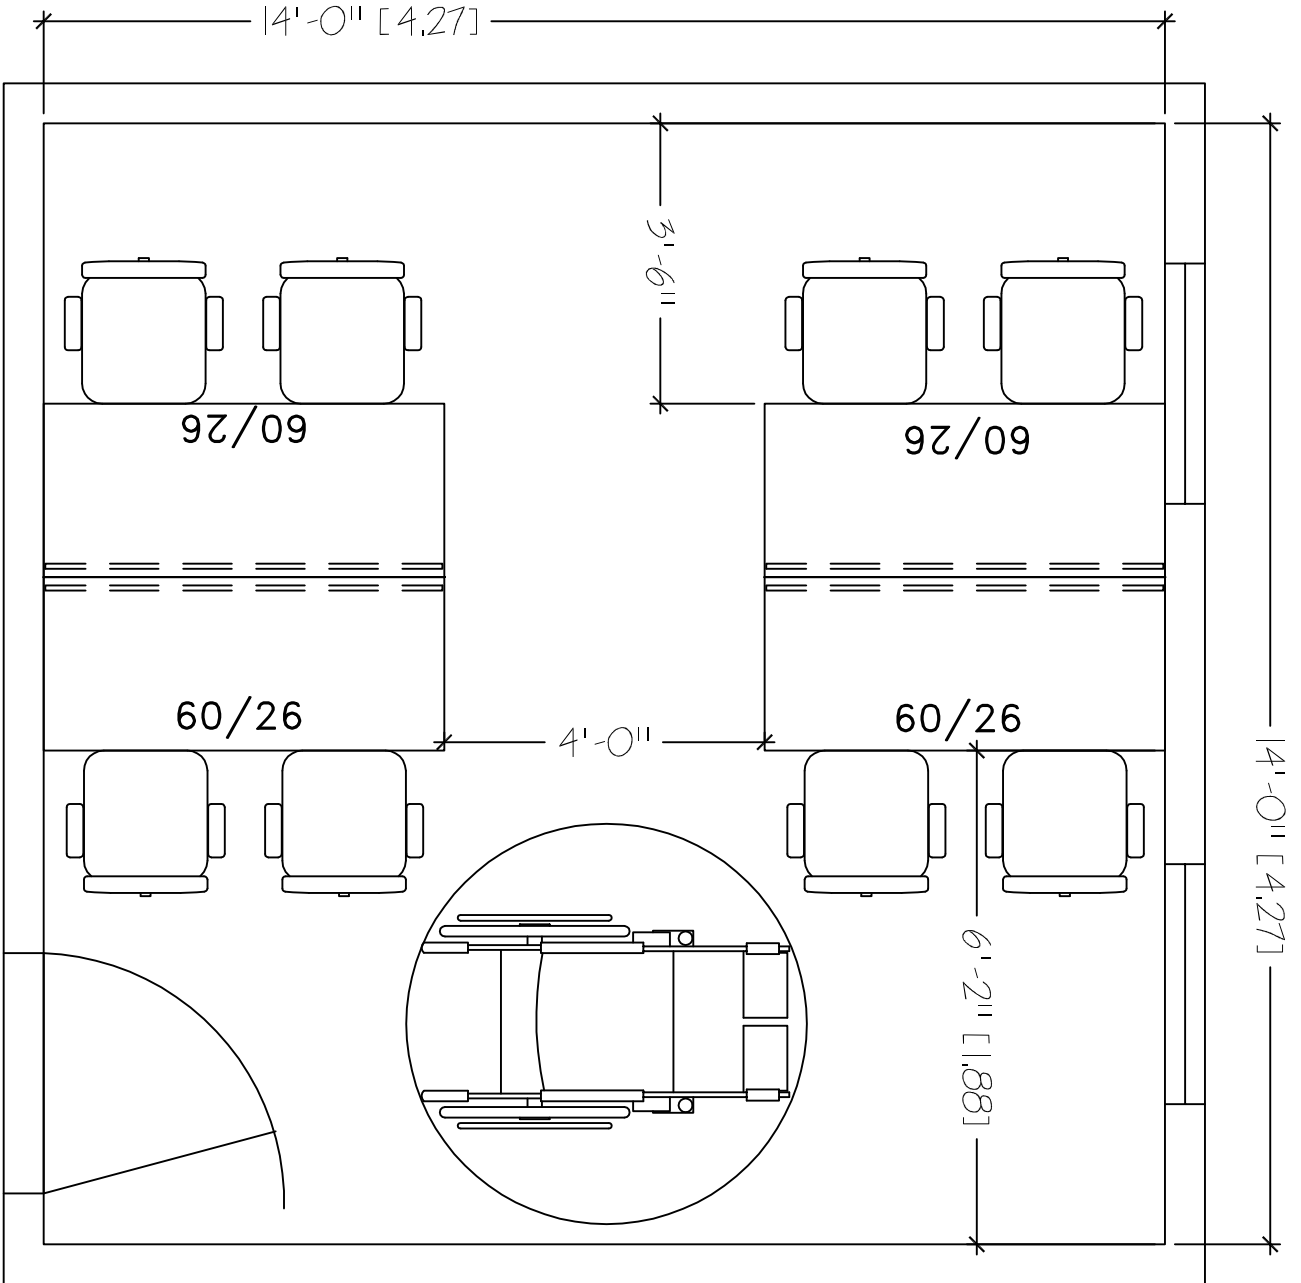

DESK OR TABLE
 14'X14'
 SEAT COUNT: 8

SMARTdesks
 514F Progress Drive
 Linthicum, MD 21090
 800.770.7042
 www.smartdesks.com

Property of CBT Supply, Inc. Not to be duplicated.
 All ideas, plans or arrangements indicated in this drawing
 are copyrighted and owned by CBT Supply, Inc. and shall not
 be reproduced, used or disclosed to any person or firm or
 corporation without written permission of CBT Supply, Inc.