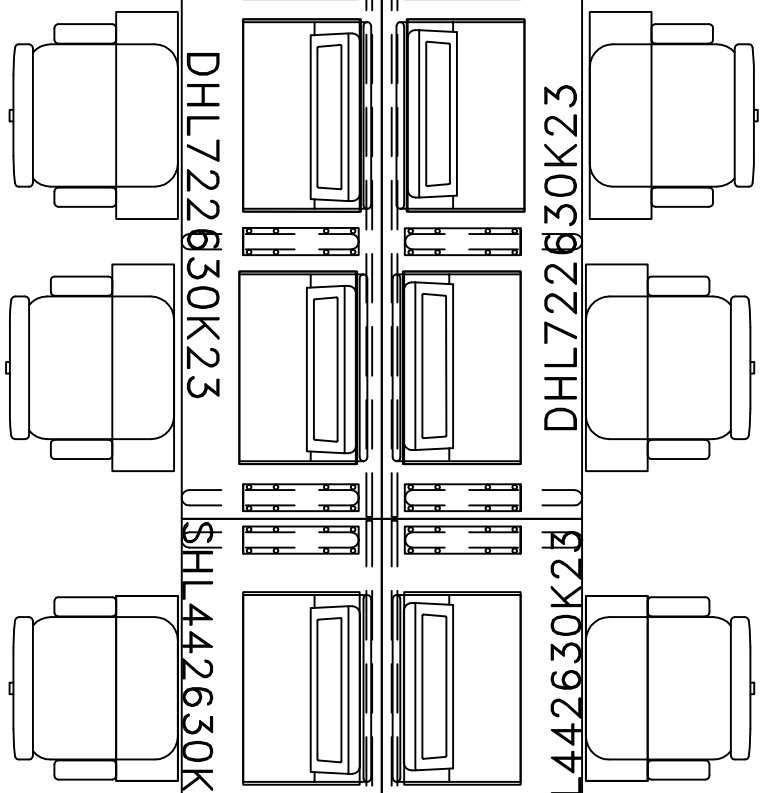

14'-0" [4.27]

12'-0" [3.66]

3'-10"

3'-10"

4'-4"

HORIZON LINE FK23
 12'X4'
 SEAT COUNT: 6

SMARTdesks
 514F Progress Drive
 Linthicum, MD 21090
 800.770.7042
 www.smartdesks.com

Property of CBT Supply, Inc. Not to be duplicated.
 All ideas, plans or arrangements indicated in this drawing
 are copyrighted and owned by CBT Supply, Inc. and shall not
 be reproduced, used or disclosed to any person or firm or
 corporation without written permission of CBT Supply, Inc.