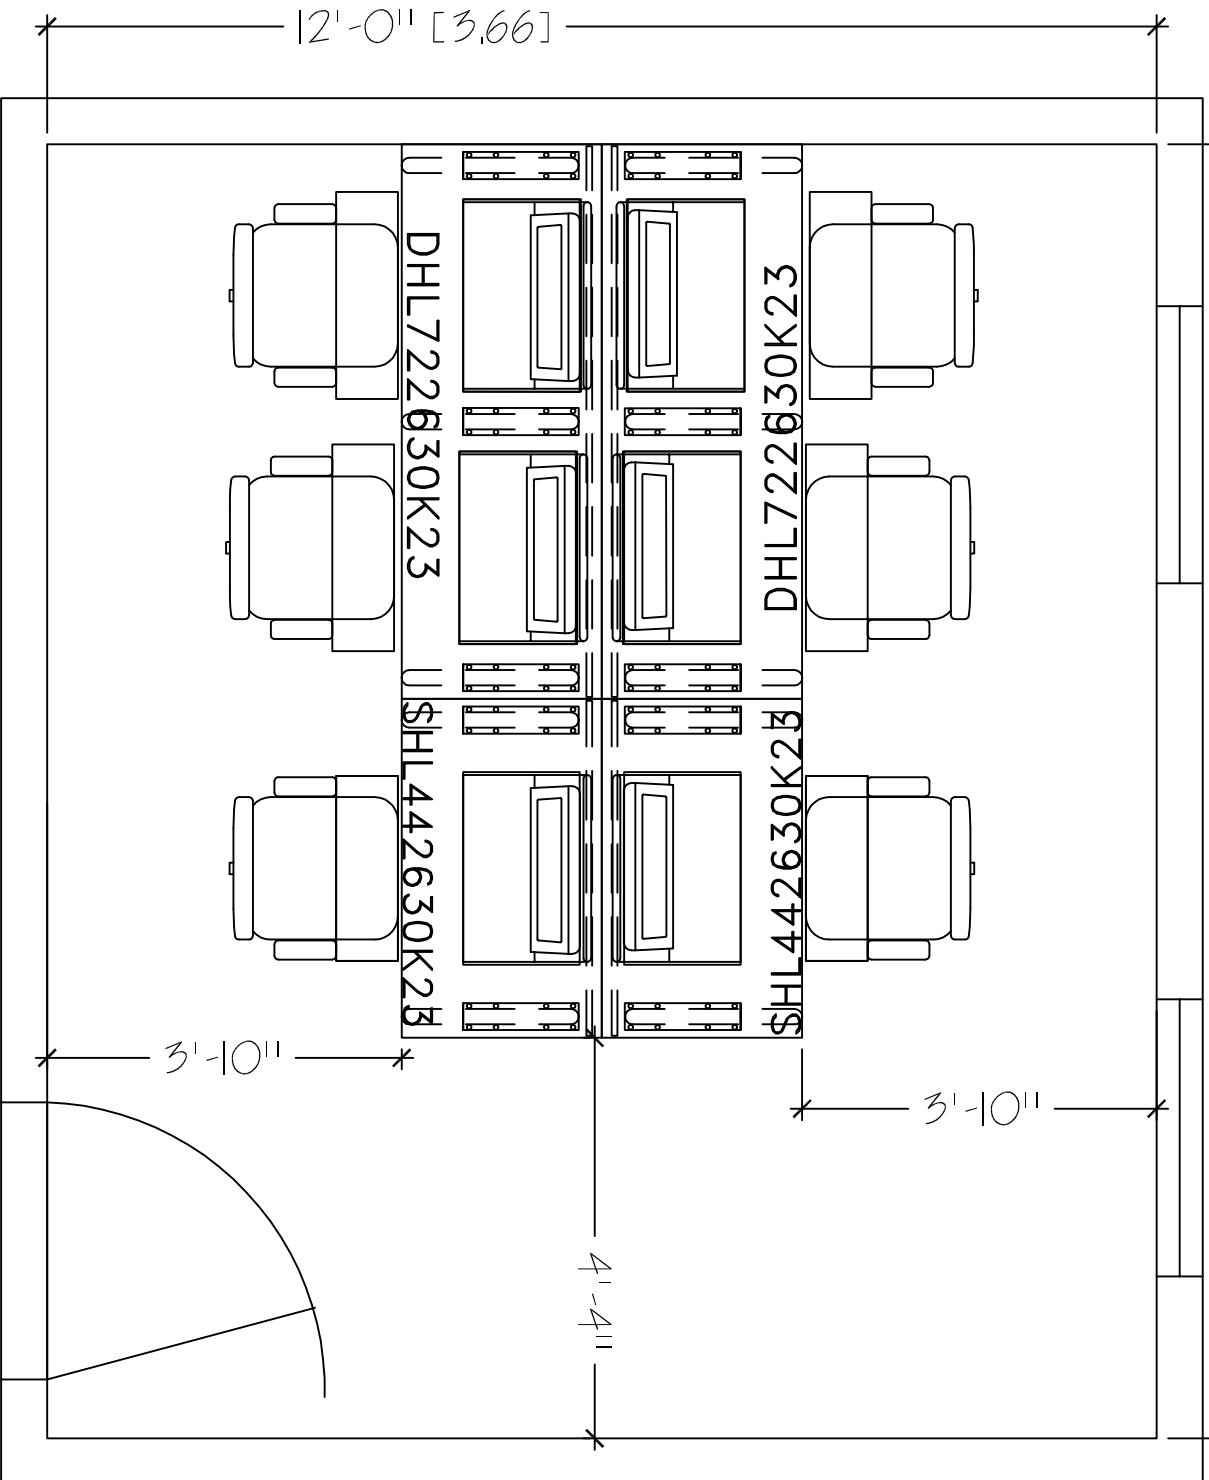

14'-0" [4.27]

12'-0" [3.66]

3'-10"

3'-10"

4'-4"

HORIZON LINE FK23
 12'X4'
 SEAT COUNT: 6

SMARTdesks
 514F Progress Drive
 Linthicum, MD 21090
 800.770.7042
 www.smartdesks.com

Property of CBT Supply, Inc. Not to be duplicated.
 All ideas, plans or arrangements indicated in this drawing
 are copyrighted and owned by CBT Supply, Inc. and shall not
 be reproduced, used or disclosed to any person or firm or
 corporation without written permission of CBT Supply, Inc.