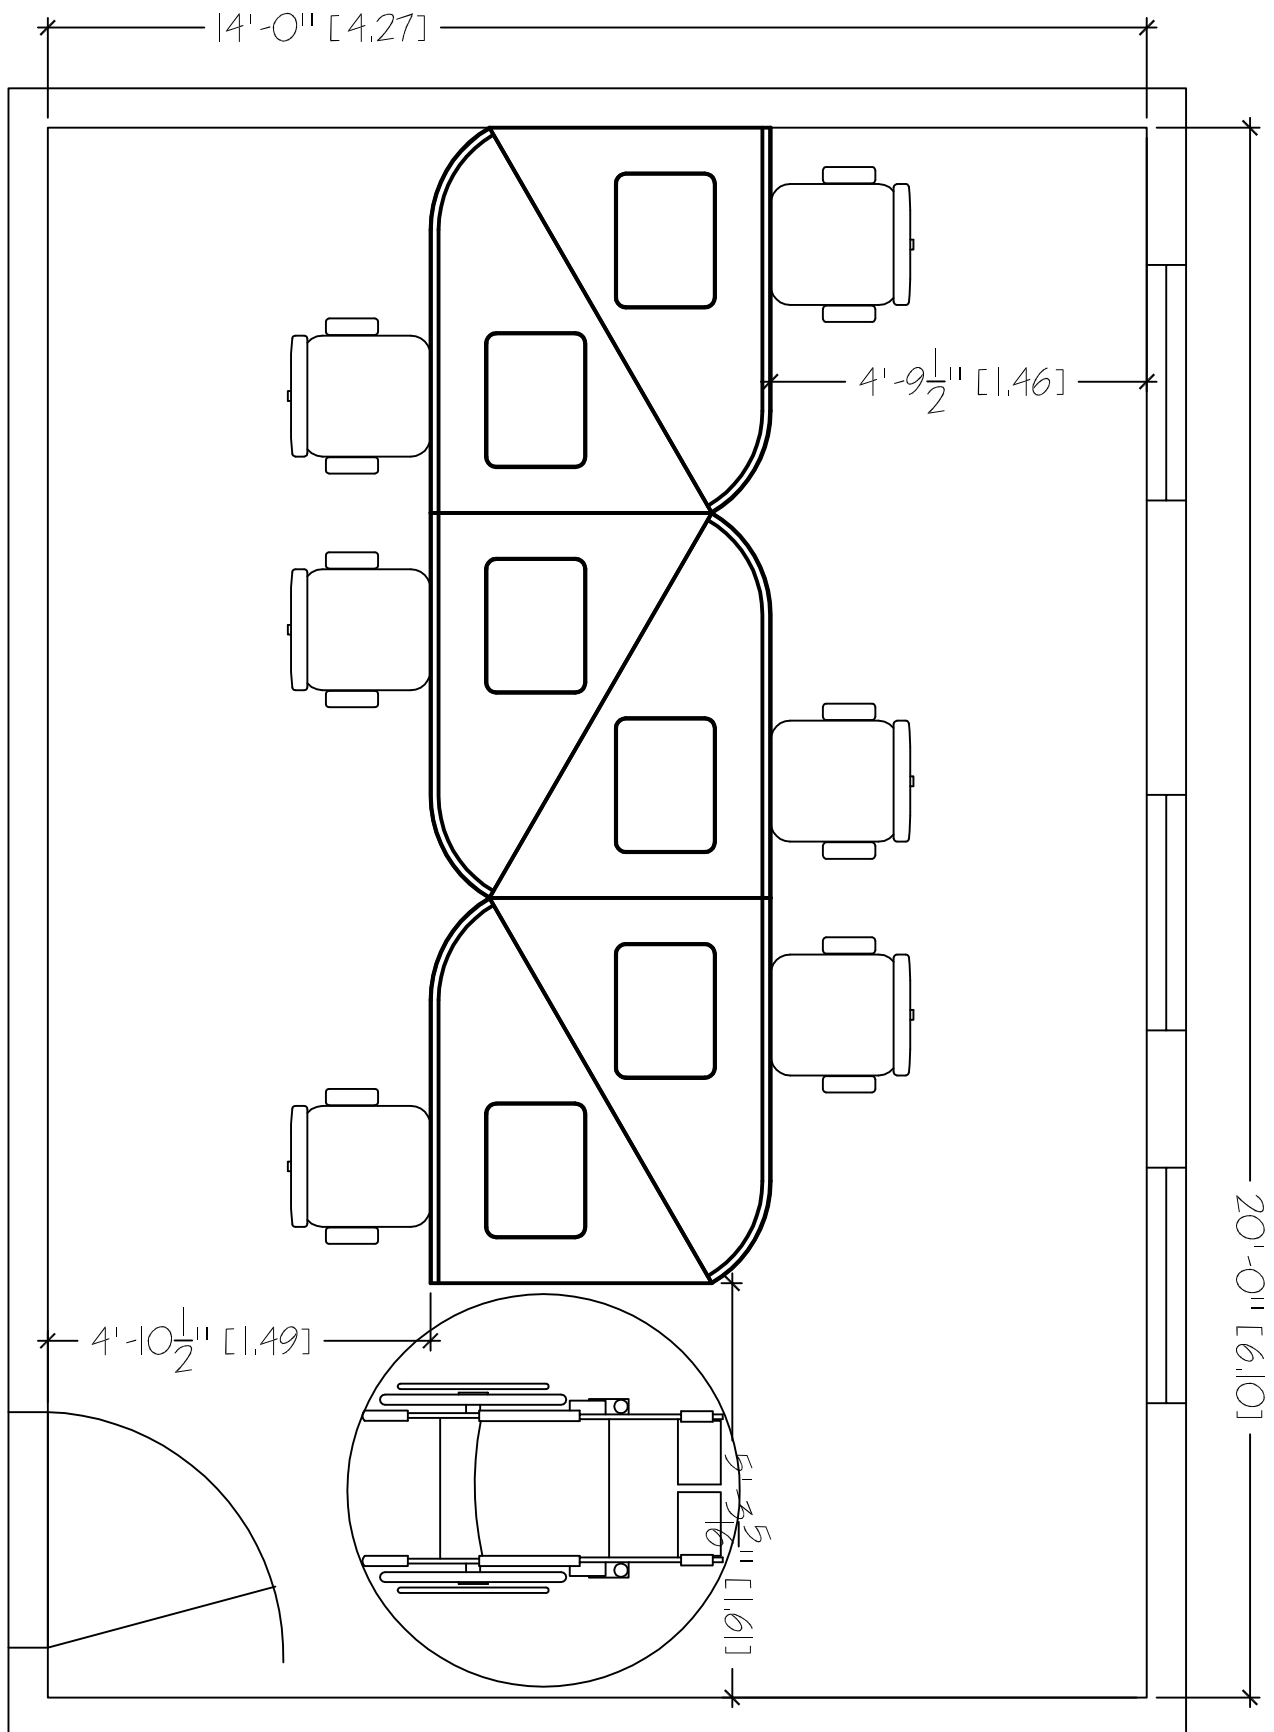

EXCHANGE TABLES
 14' X 20'
 SEAT COUNT: 6

SMARTdesks
 514F Progress Drive
 Luthlum, MD 21090
 800.770.7042
 www.smartdesks.com

Property of CBT Supply, Inc. Not to be duplicated.
 All ideas, plans or arrangements indicated in this drawing
 are copyrighted and owned by CBT Supply, Inc. and shall not
 be reproduced, used or disclosed to any person or firm or
 corporation without written permission of CBT Supply, Inc.

DESIGN CENTER