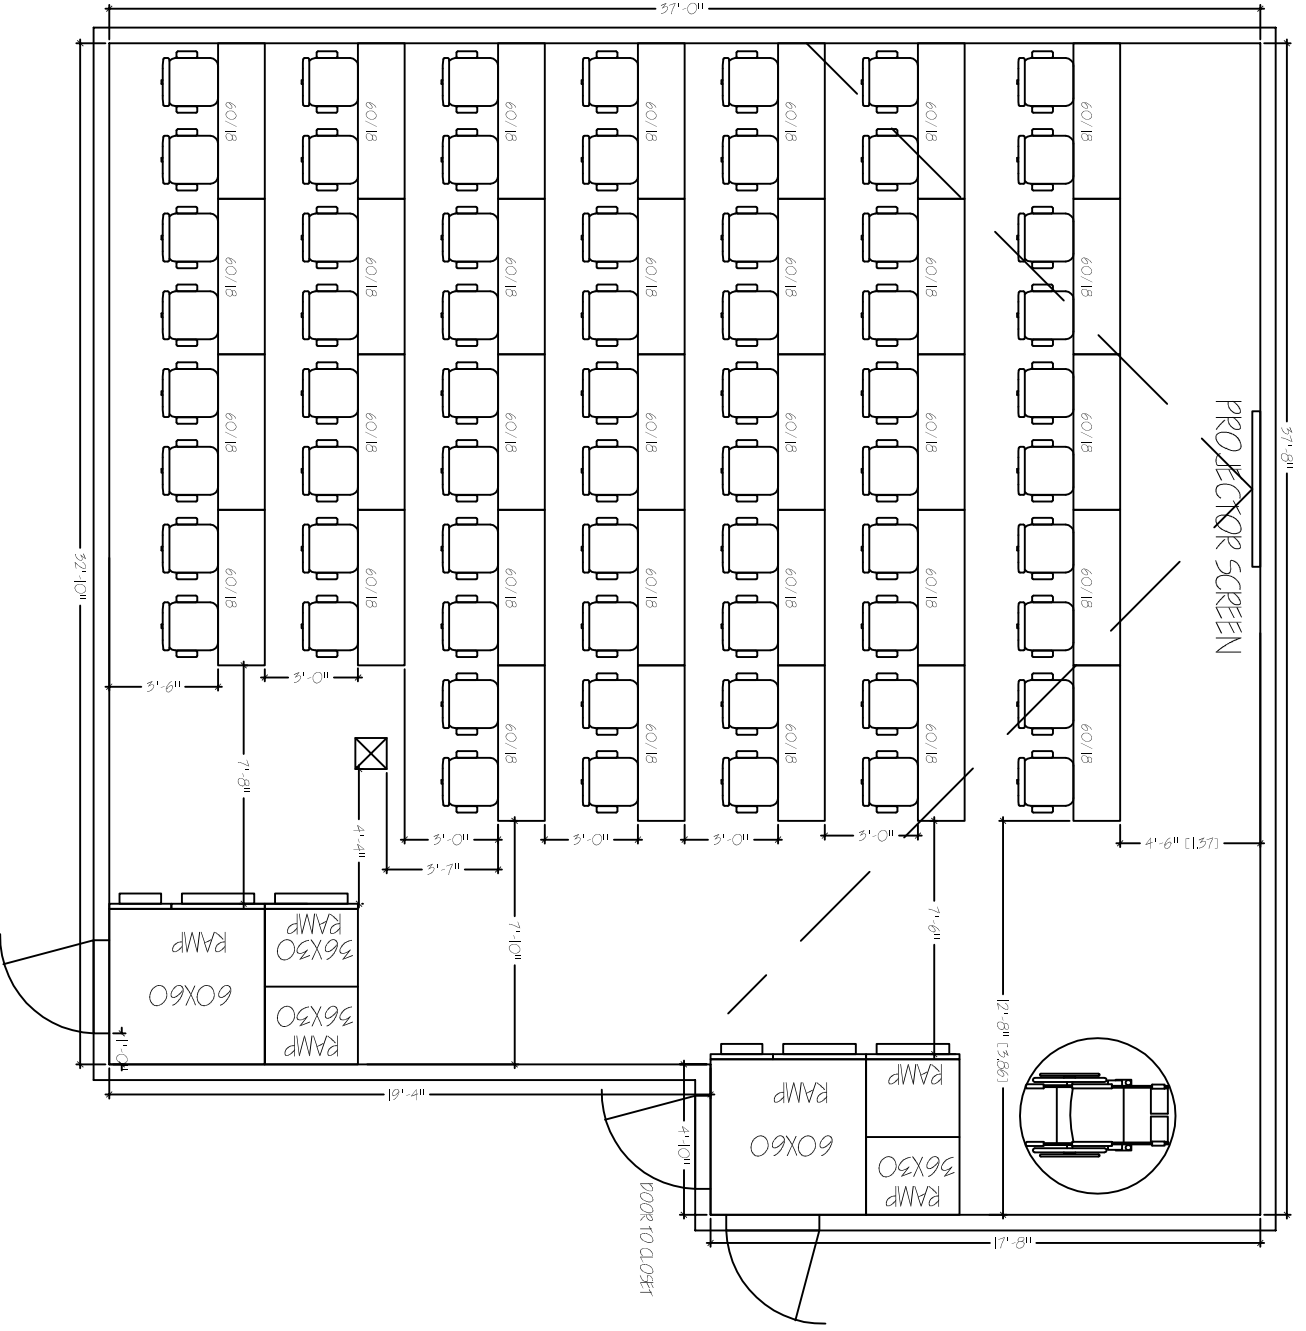

DESK OR TABLE
 37" X 38"
 SEAT COUNT: 68

SMARTdesks
 514F Progress Drive
 Linthicum, MD 21090
 800.770.7042
 www.smartdesks.com

Property of CRT Supply, Inc. Not to be duplicated.
 All ideas, plans or arrangements indicated in this drawing
 are copyrighted and owned by CRT Supply, Inc. and shall not
 be reproduced, used or disclosed to any person or firm or
 corporation without written permission of CRT Supply, Inc.

SMARTdesks®
 DESIGN CENTER