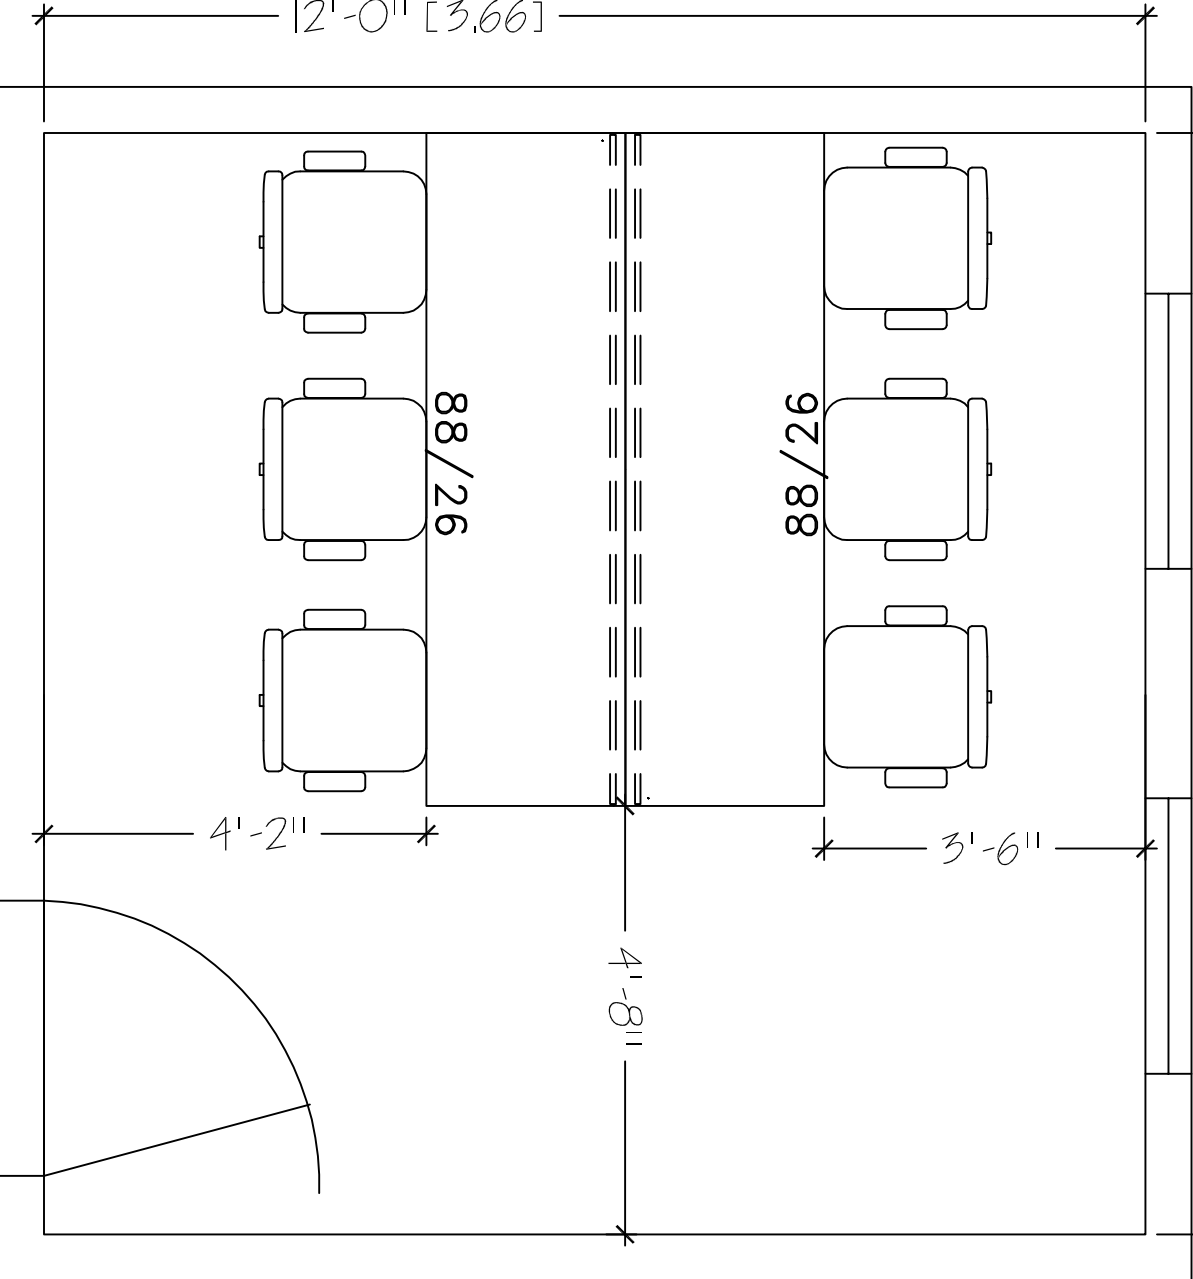

12'-0" [3,66]

92/88

88/26

4'-2"

3'-6"

4'-8"

DESK OR TABLE
 12'X12'
 SEAT COUNT: 6

SMARTdesks
 514F Progress Drive
 Linthicum, MD 21090
 800.770.7042
 www.smartdesks.com