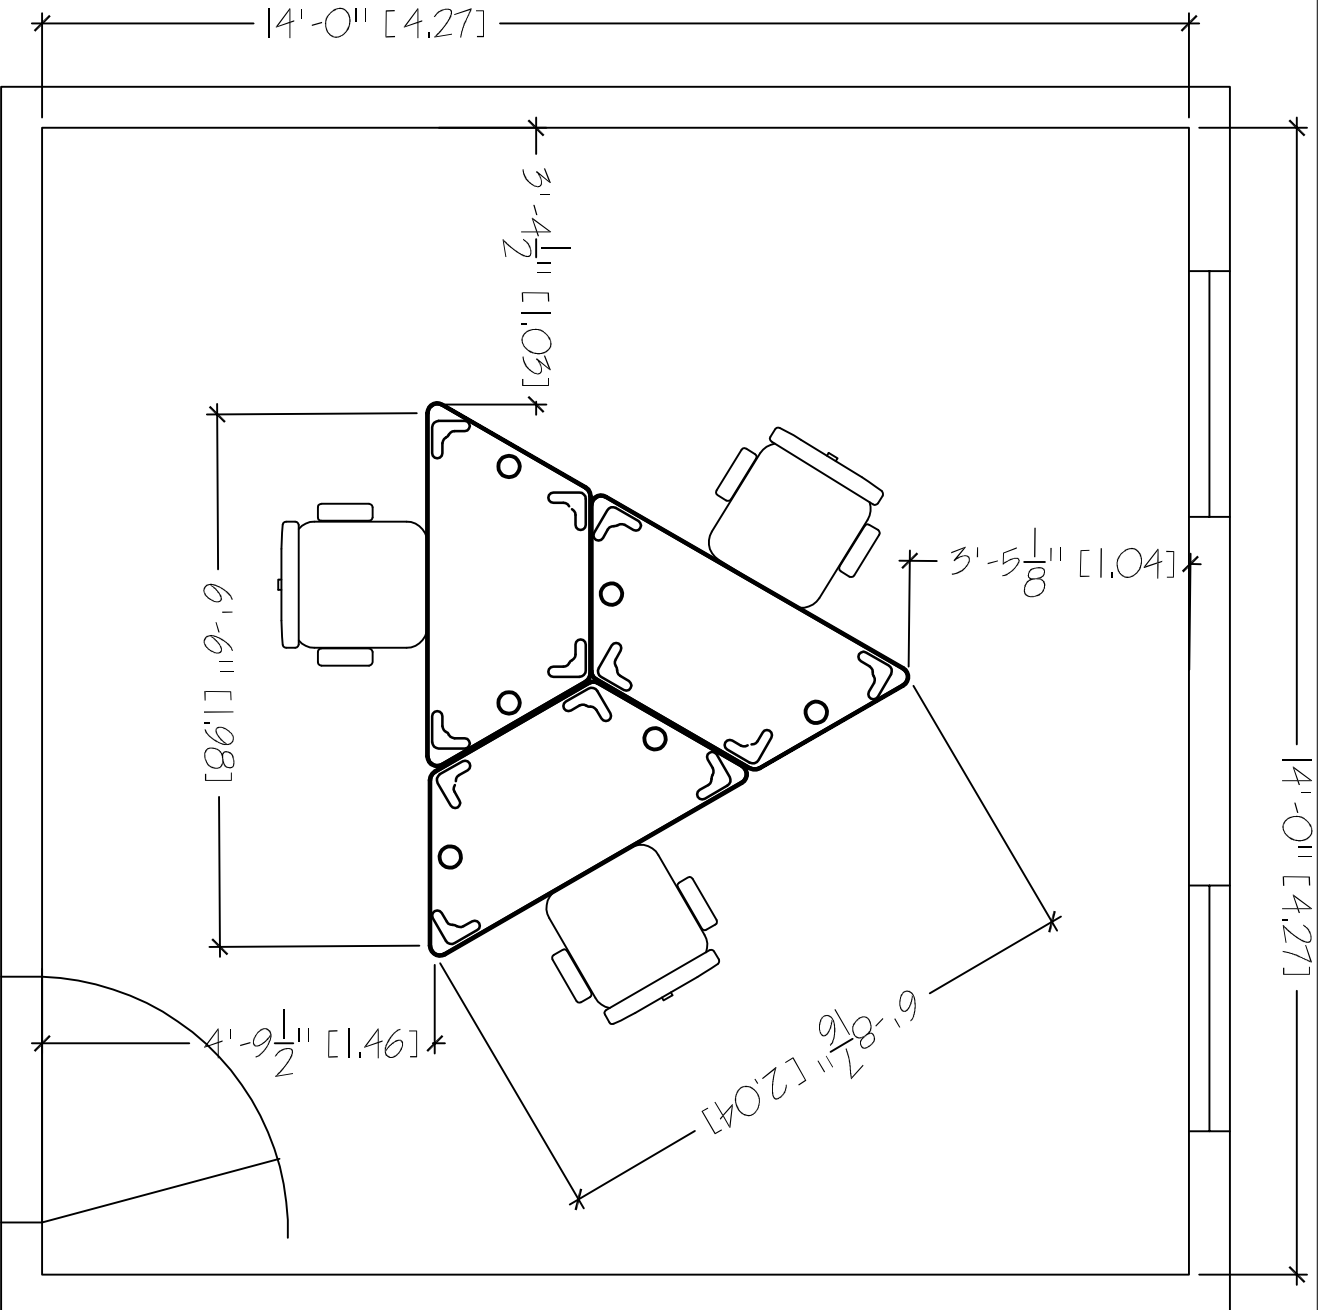

TRAPEZA
 14'X14'
 TABLE COUNT: 3

SMARTdesks
 514F Progress Drive
 Luthlum, MD 21090
 800.770.7042
 www.smartdesks.com

Property of CBT Supply, Inc. Not to be duplicated.
 All ideas, plans or arrangements indicated in this drawing
 are copyrighted and owned by CBT Supply, Inc. and shall not
 be reproduced, used or disclosed to any person or firm or
 corporation without written permission of CBT Supply, Inc.