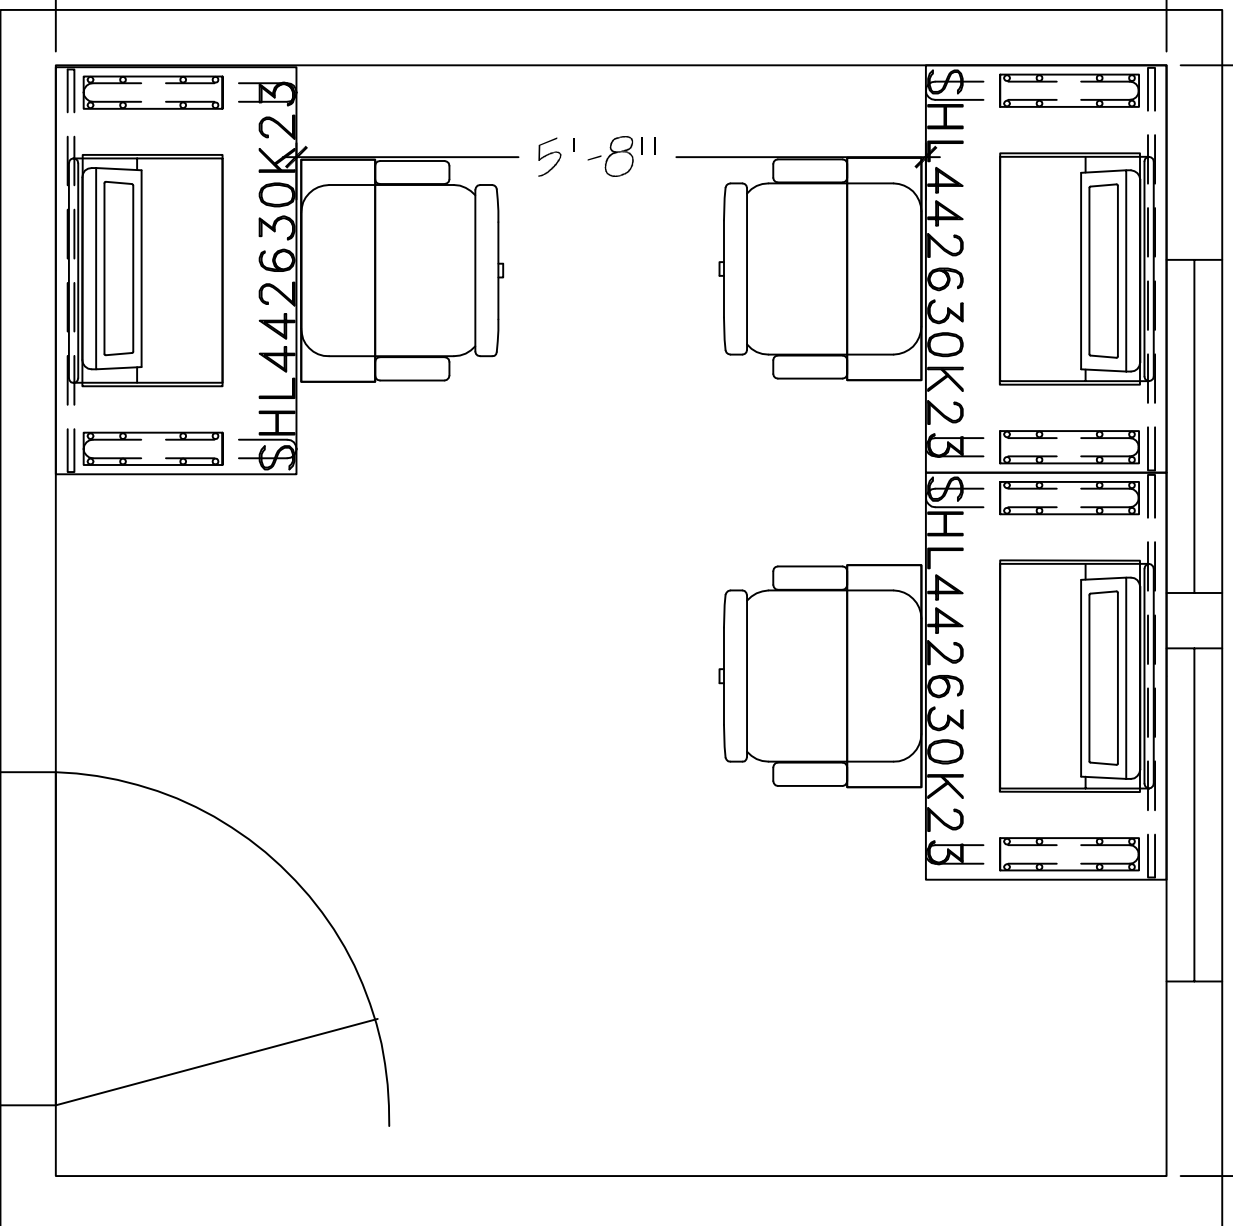

10'-0" [3,05]

10'-0" [3,05]

5'-8"

SHL 442630K23

SHL 442630K23 SHL 442630K23

HORIZON LINE FK23
 10'X10'
 SEAT COUNT: 3

SMARTdesks
 514F Progress Drive
 Luthlum, MD 21090
 800.770.7042
 www.smartdesks.com

Property of CBT Supply, Inc. Not to be duplicated.
 All ideas, plans or arrangements indicated in this drawing
 are copyrighted and owned by CBT Supply, Inc. and shall not
 be reproduced, used or disclosed to any person or firm or
 corporation without written permission of CBT Supply, Inc.