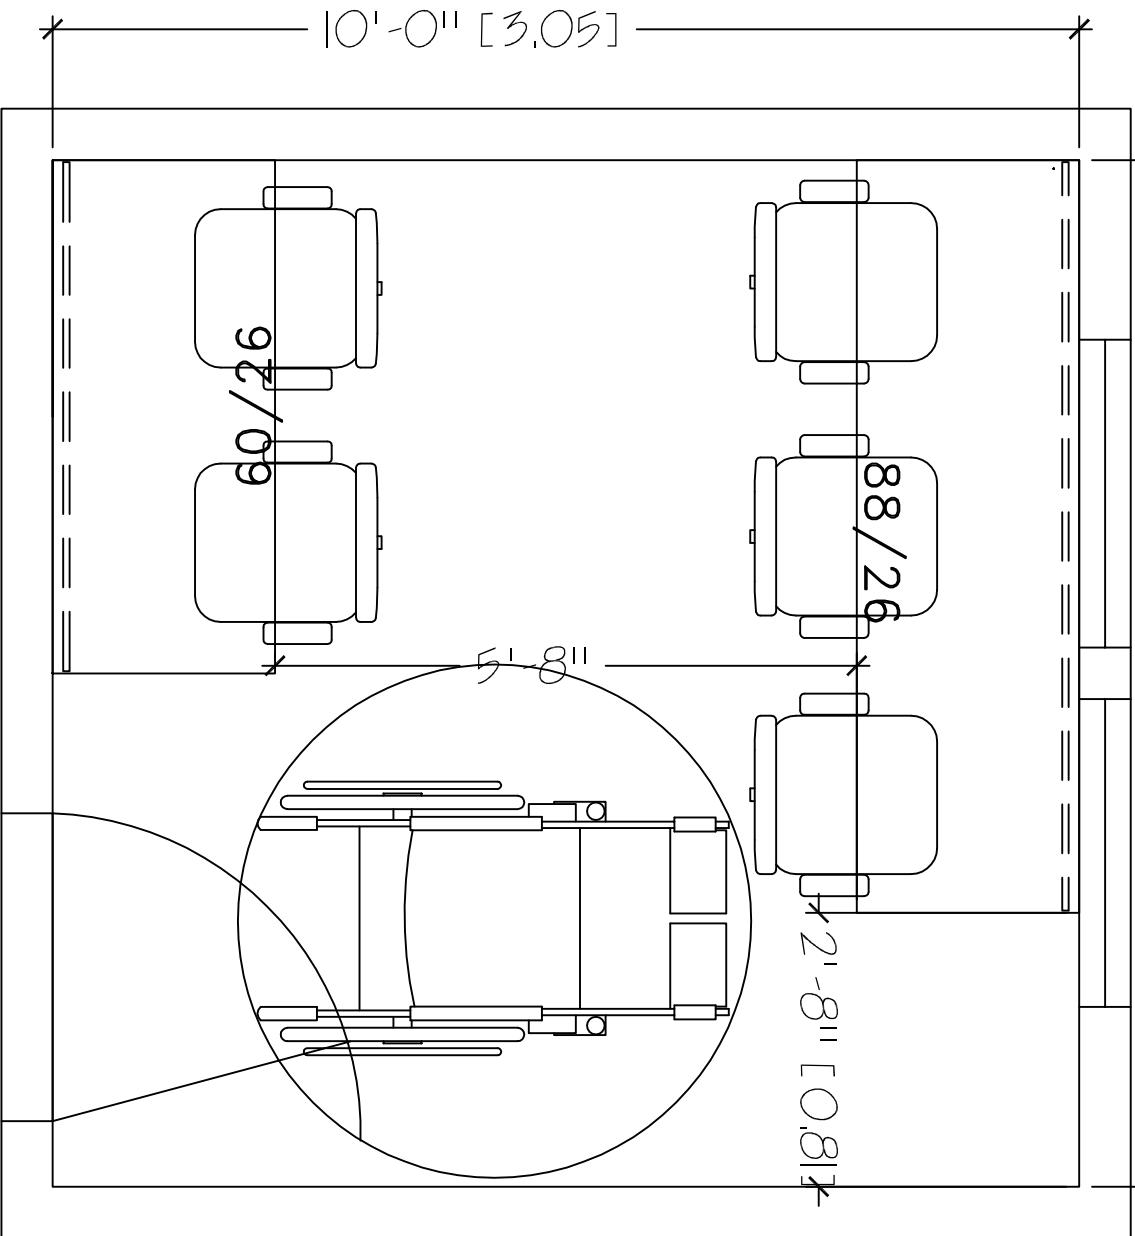

10'-0" [3.05]

DESK OR TABLE
10'X10'
SEAT COUNT: 5

SMARTdesks
514F Progress Drive
Linthicum, MD 21090
800.770.7042
www.smartdesks.com

Property of CBT Supply, Inc. Not to be duplicated.
All ideas, plans or arrangements indicated in this drawing
are copyrighted and owned by CBT Supply, Inc. and shall not
be reproduced, used or disclosed to any person or firm or
corporation without written permission of CBT Supply, Inc.