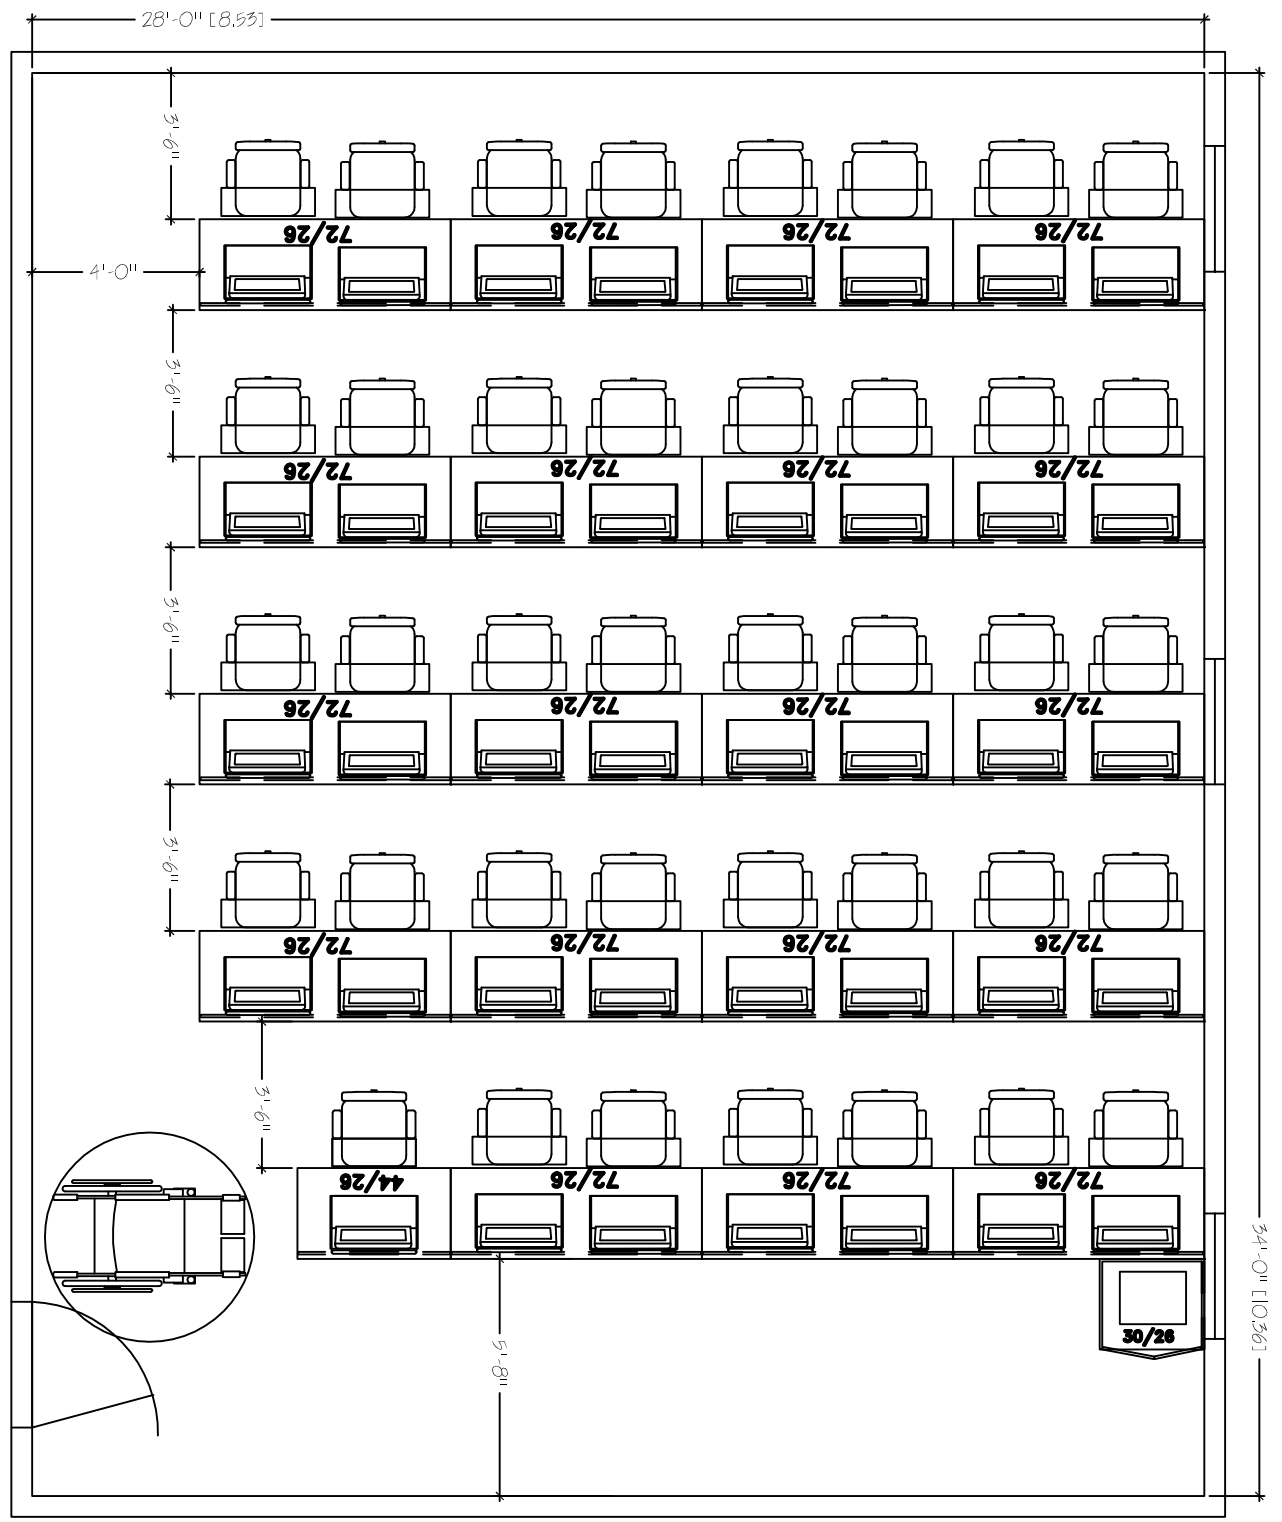

DESKS OR TABLES
 28'X34'
 SEAT COUNT: 39

SMARTdesks
 514F Progress Drive
 Linthicum, MD 21090
 800.770.7042
 www.smartdesks.com

Property of CRT Supply, Inc. Not to be duplicated.
 All ideas, plans or arrangements indicated in this drawing
 are copyrighted and owned by CRT Supply, Inc. and shall not
 be reproduced, used or disclosed to any person or firm or
 corporation without written permission of CRT Supply, Inc.

SMARTdesks®

DESIGN CENTER