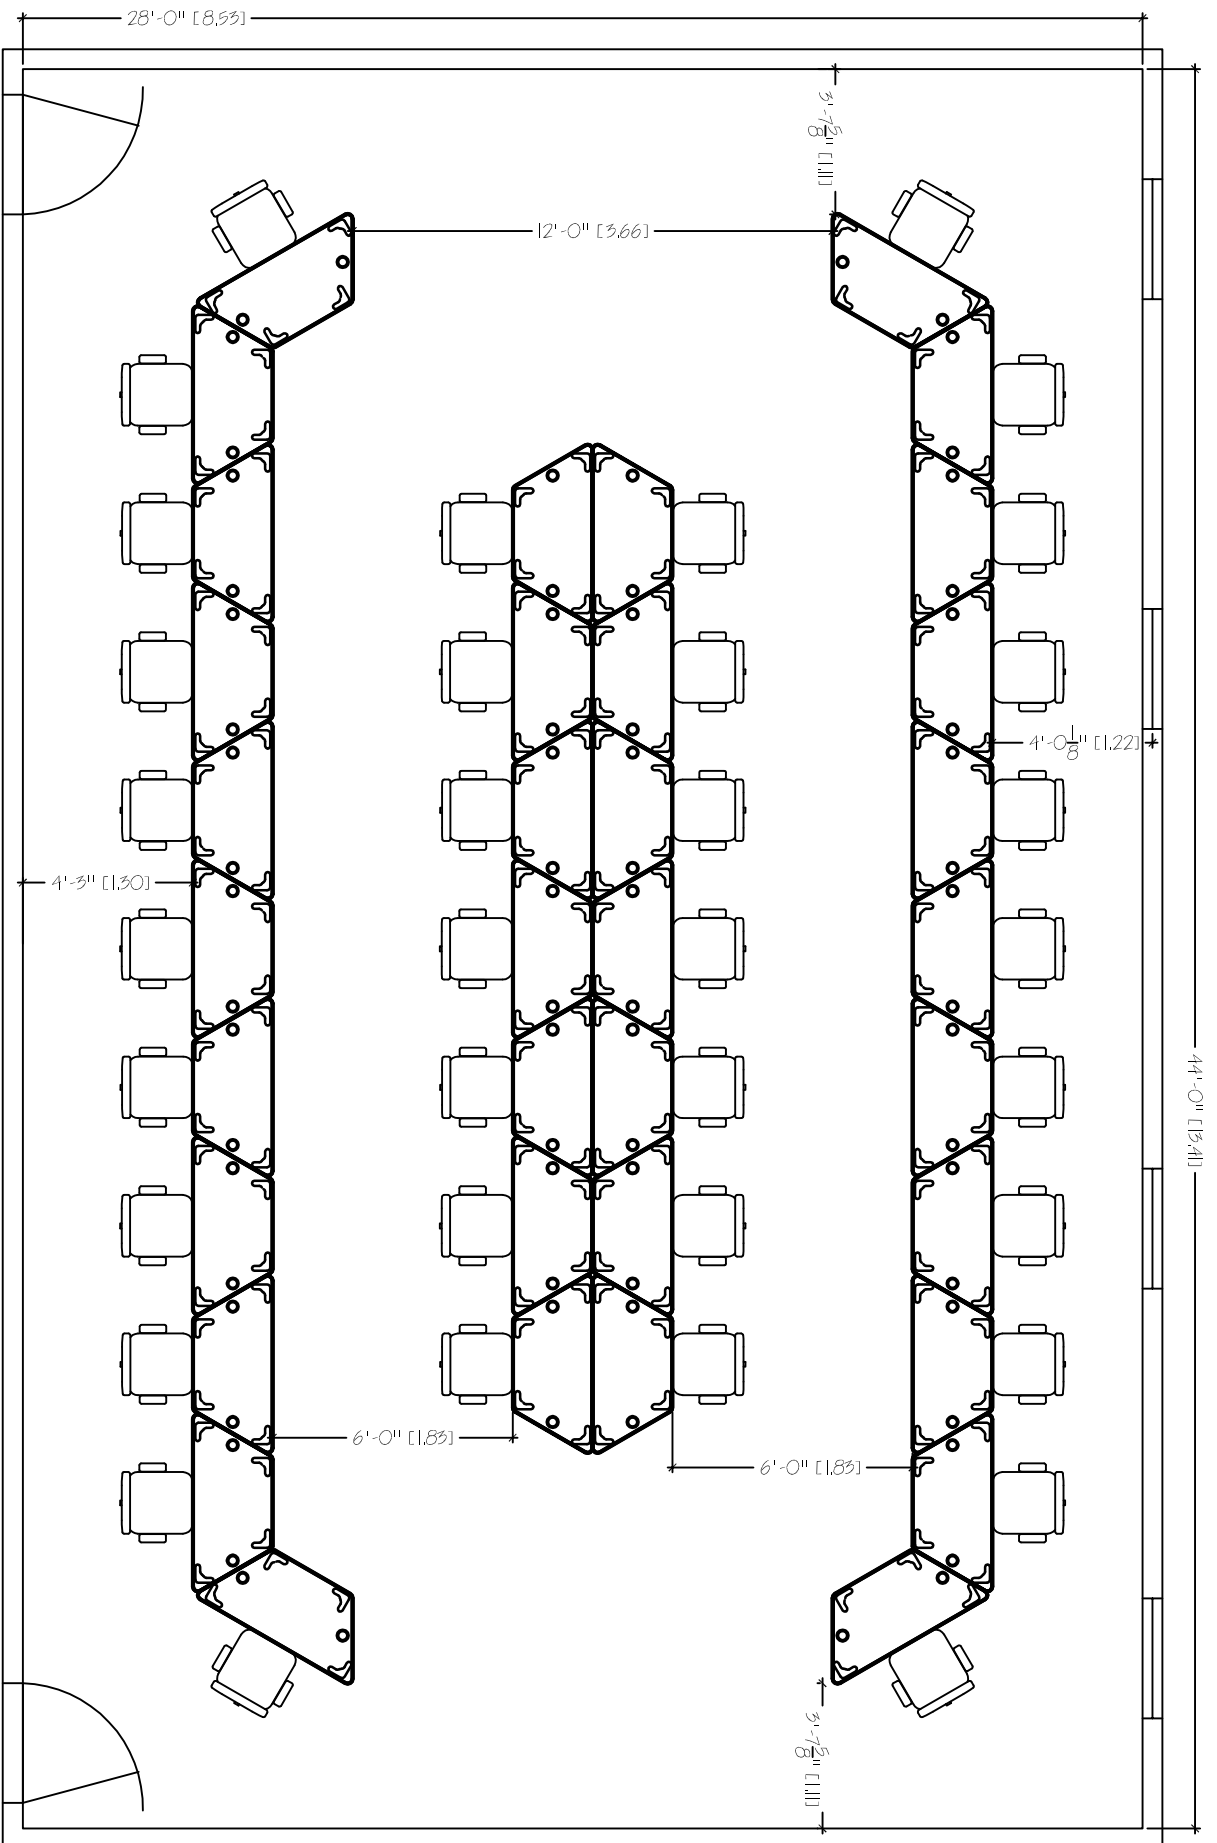

TRAPEZA
28'X44'
TABLE COUNT: 36

SMARTdesks
514F Progress Drive
Linthicum, MD 21090
800.770.7042
www.smartdesks.com

Property of CBT Supply, Inc. Not to be duplicated.
All ideas, plans or arrangements indicated in this drawing
are copyrighted and owned by CBT Supply, Inc. and shall not
be reproduced, used or disclosed to any person or firm or
corporation without written permission of CBT Supply, Inc.

SMARTdesks
DESIGN CENTER