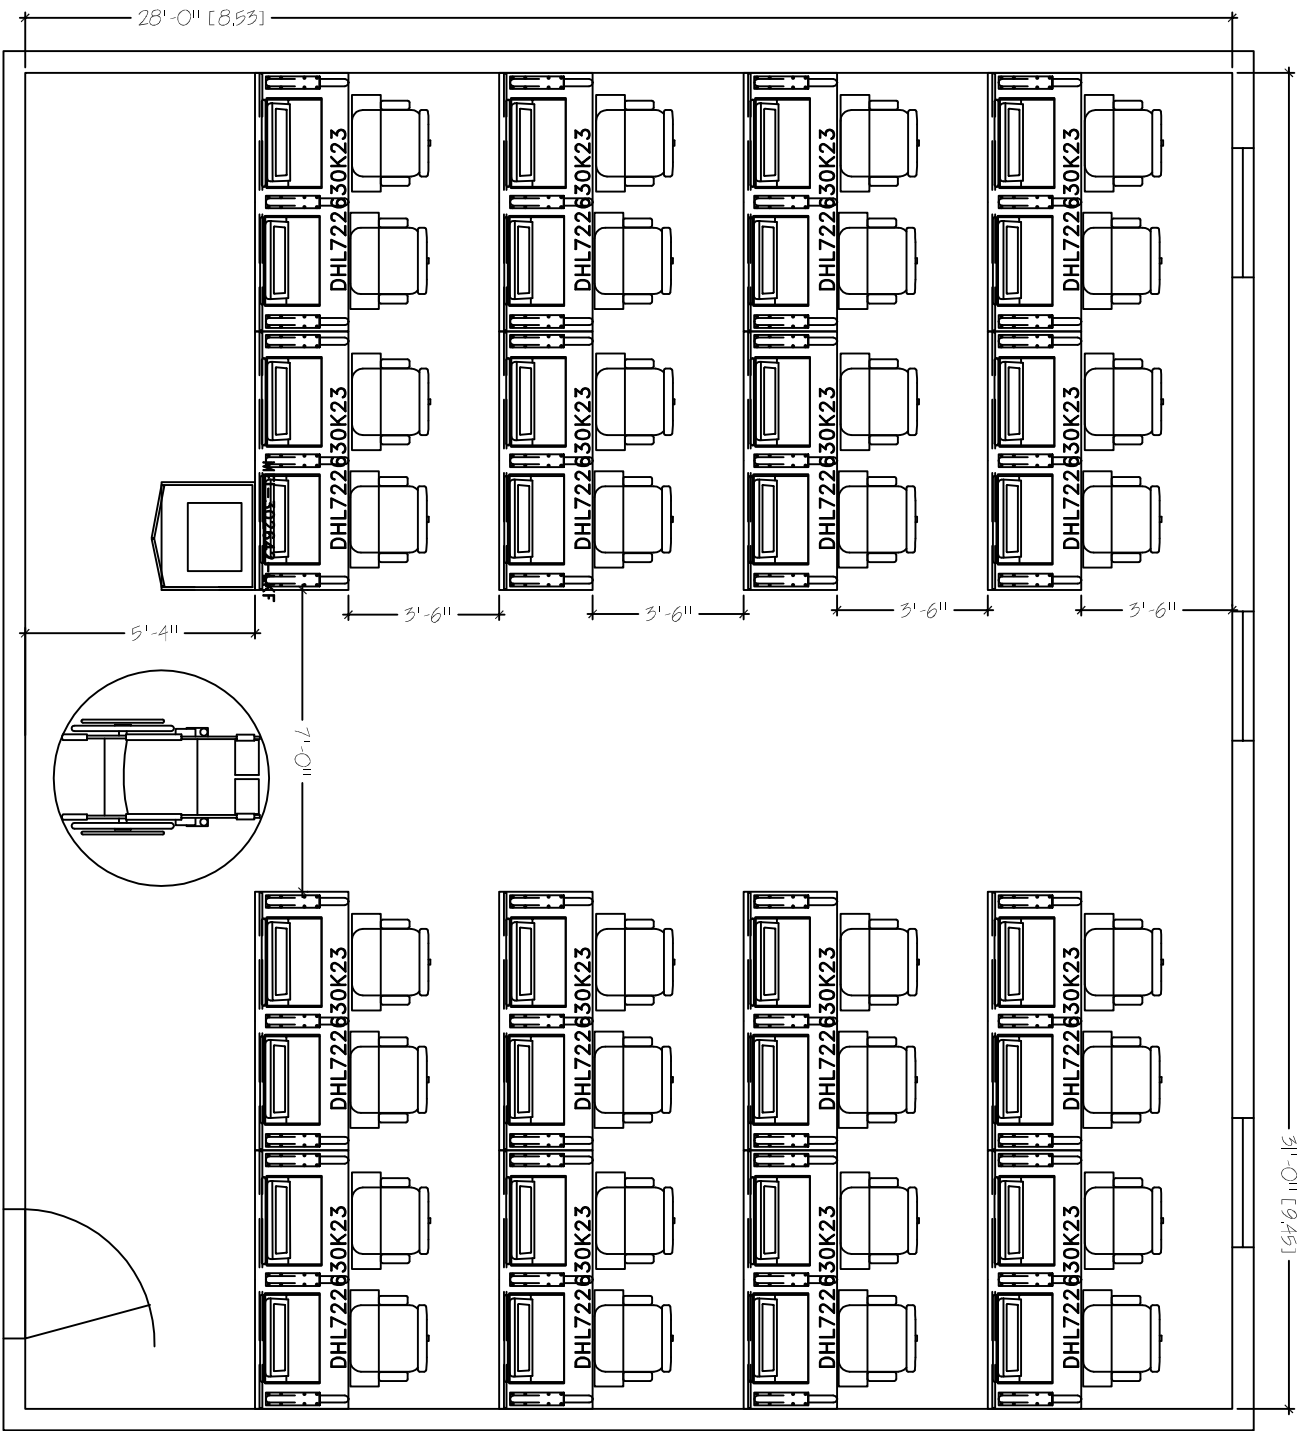

HORIZON LINE FK23
 28'x31'
 SEAT COUNT: 32

SMARTdesks
 514F Progress Drive
 Linthicum, MD 21090
 800.770.7042
 www.smartdesks.com

Property of CRT Supply, Inc. Not to be duplicated.
 All ideas, plans or arrangements indicated in this drawing
 are copyrighted and owned by CRT Supply, Inc. and shall not
 be reproduced, used or disclosed to any person or firm or
 corporation without written permission of CRT Supply, Inc.

SMARTdesks
 DESIGN CENTER