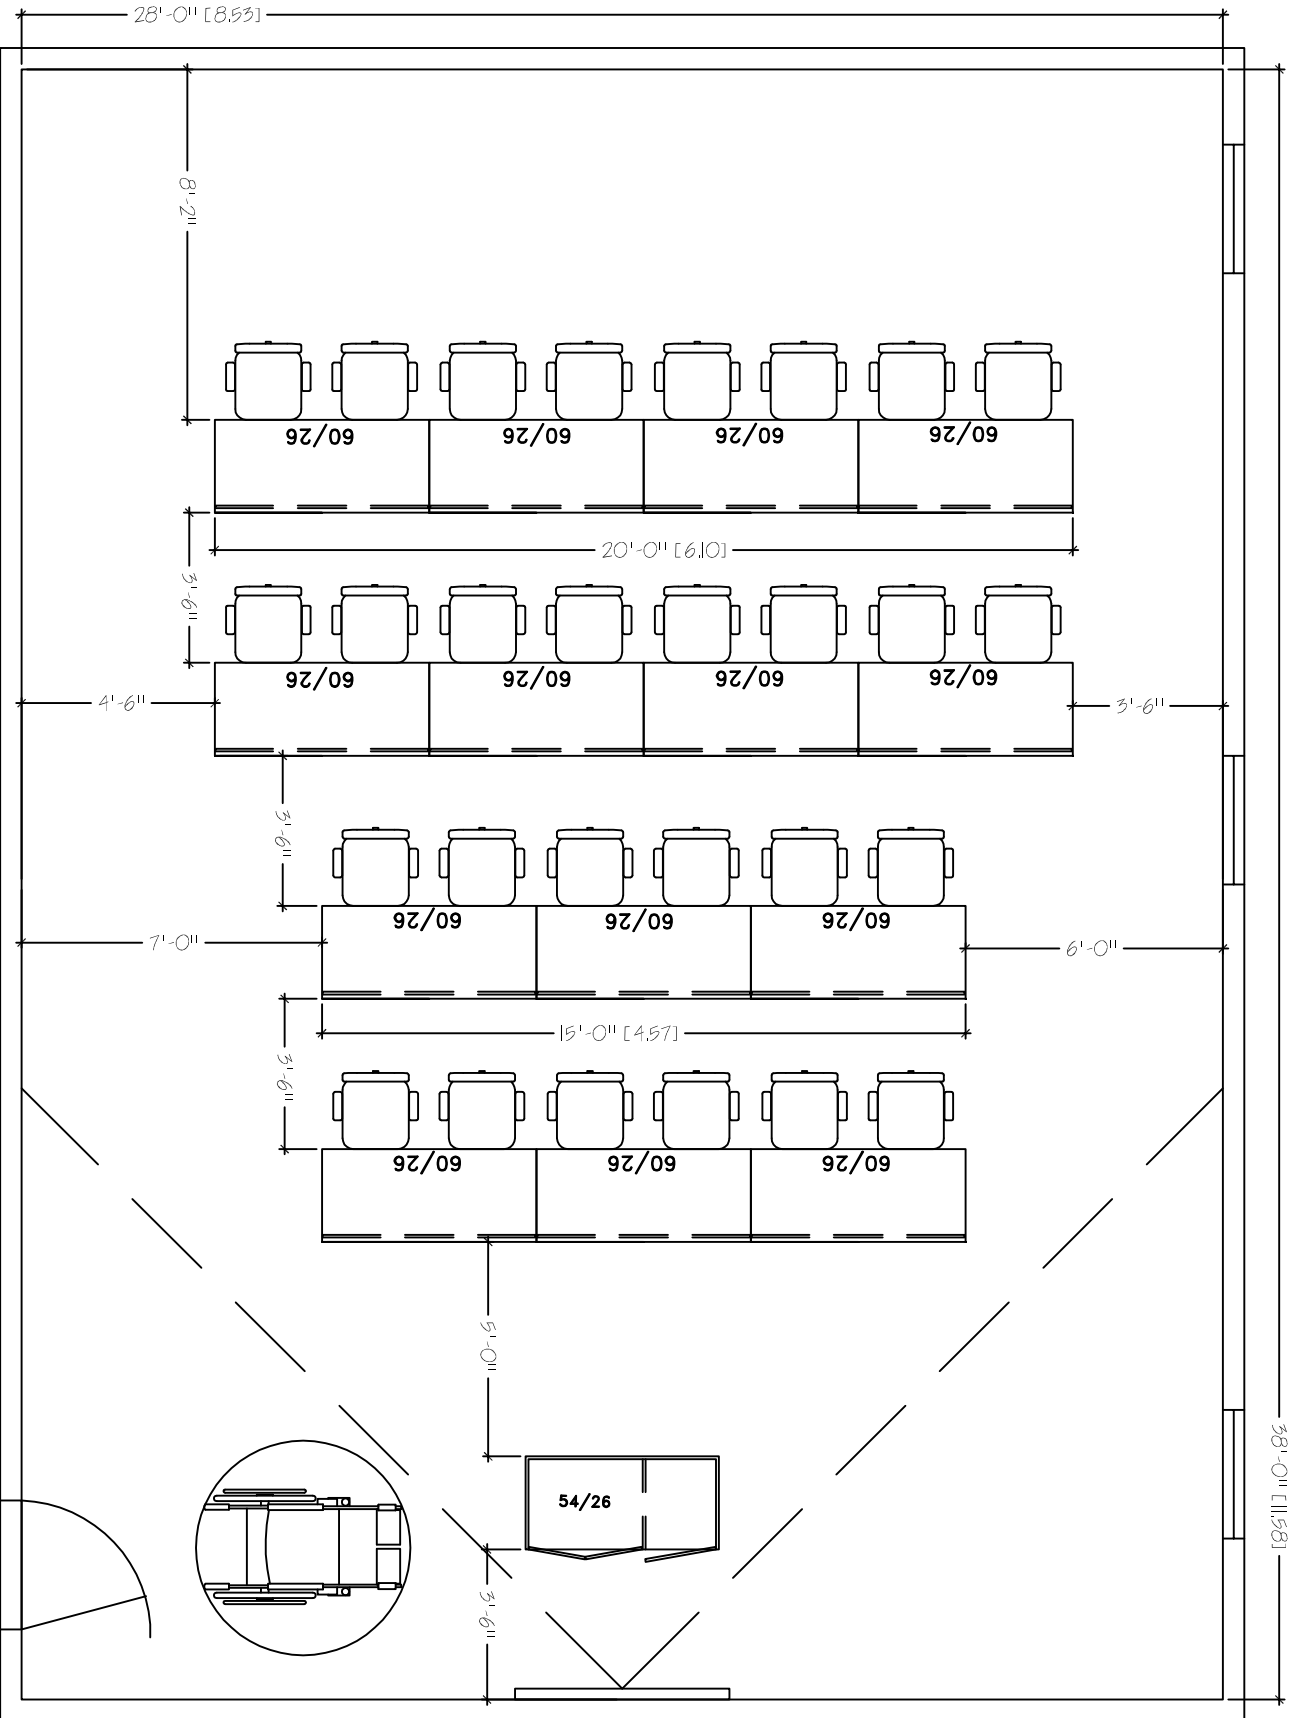

DESK OR TABLE
 28' X 38'
 SEAT COUNT: 48

SMARTdesks
 514F Progress Drive
 Linthicum, MD 21090
 800.770.7042
 www.smartdesks.com

Property of CRT Supply, Inc. Not to be duplicated.
 All ideas, plans or arrangements indicated in this drawing
 are copyrighted and owned by CRT Supply, Inc. and shall not
 be reproduced, used or disclosed to any person or firm or
 corporation without written permission of CRT Supply, Inc.

SMARTdesks
 DESIGN CENTER