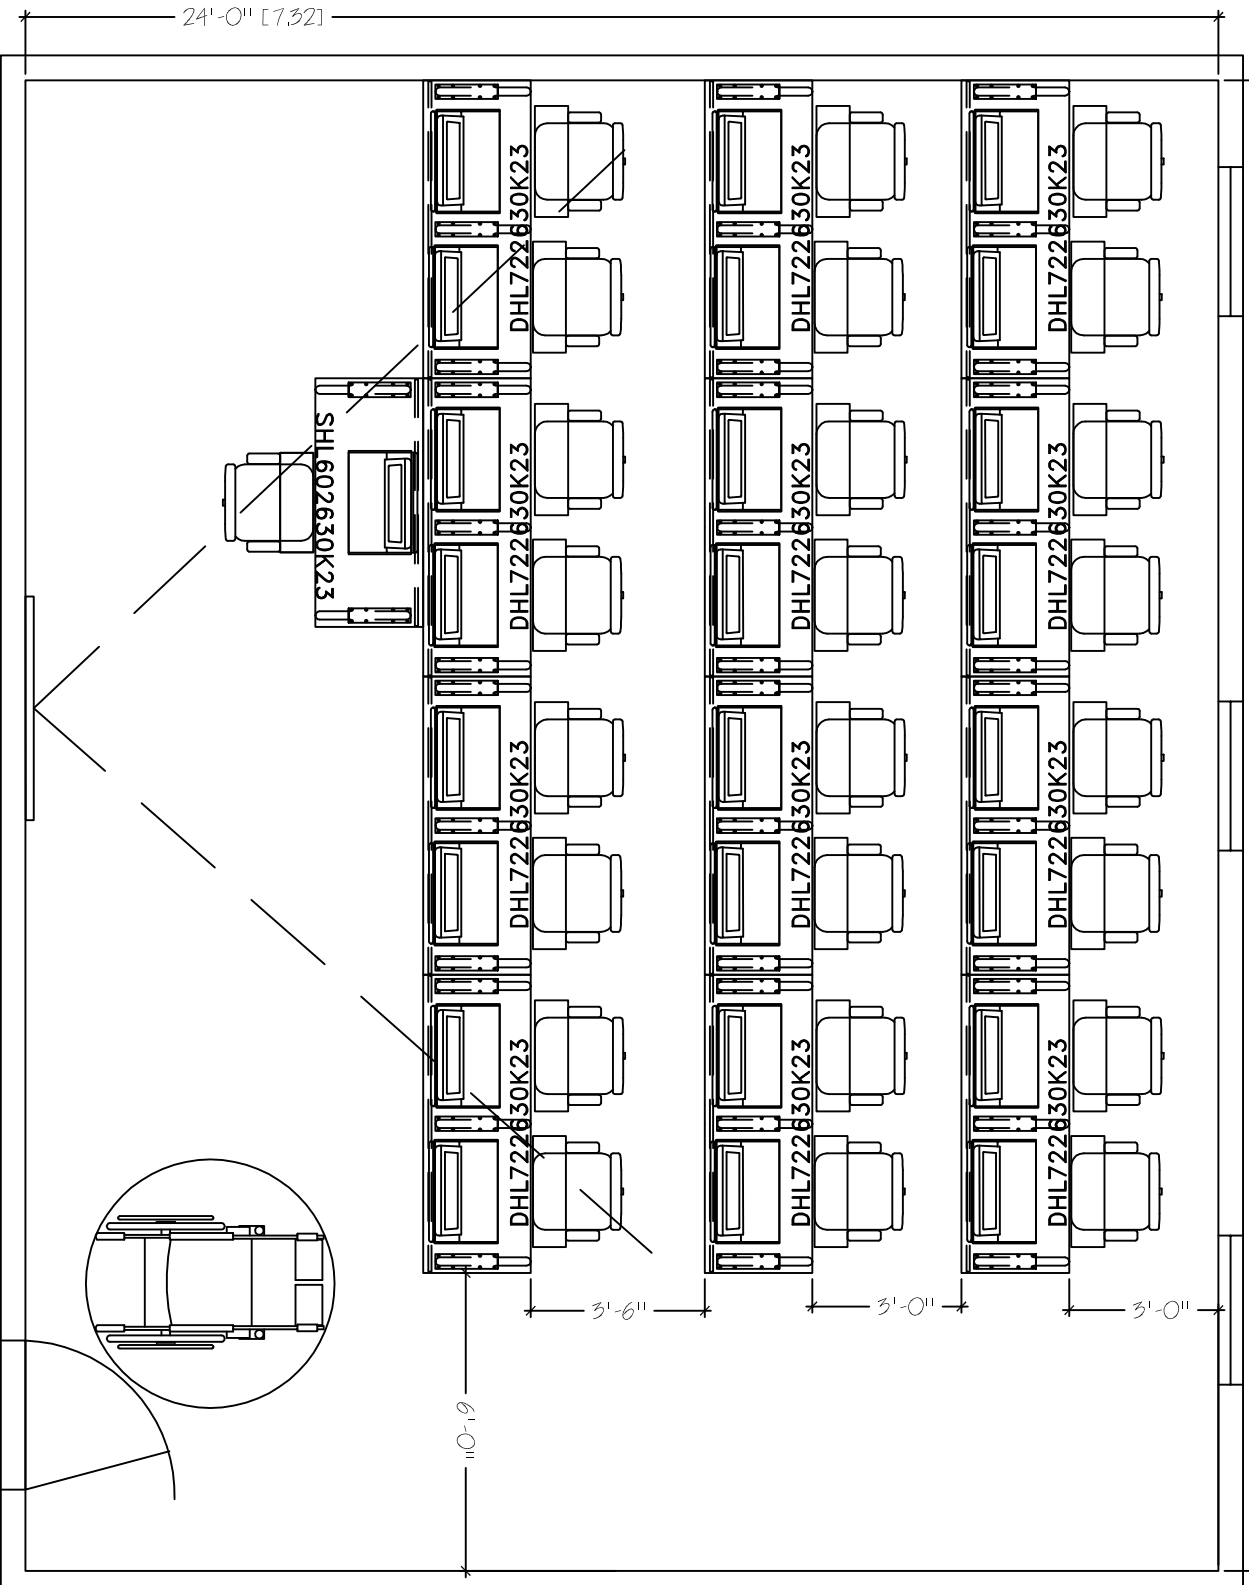

30'-0" [9.14]

HORIZON LINE FK23
 24'X30'
 SEAT COUNT: 25

SMARTdesks
 514F Progress Drive
 Linthicum, MD 21090
 800.770.7042
 www.smartdesks.com

Property of CBT Supply, Inc. Not to be duplicated.
 All ideas, plans or arrangements indicated in this drawing
 are copyrighted and owned by CBT Supply, Inc. and shall not
 be reproduced, used or disclosed to any person or firm or
 corporation without written permission of CBT Supply, Inc.

SMARTdesks®

DESIGN CENTER