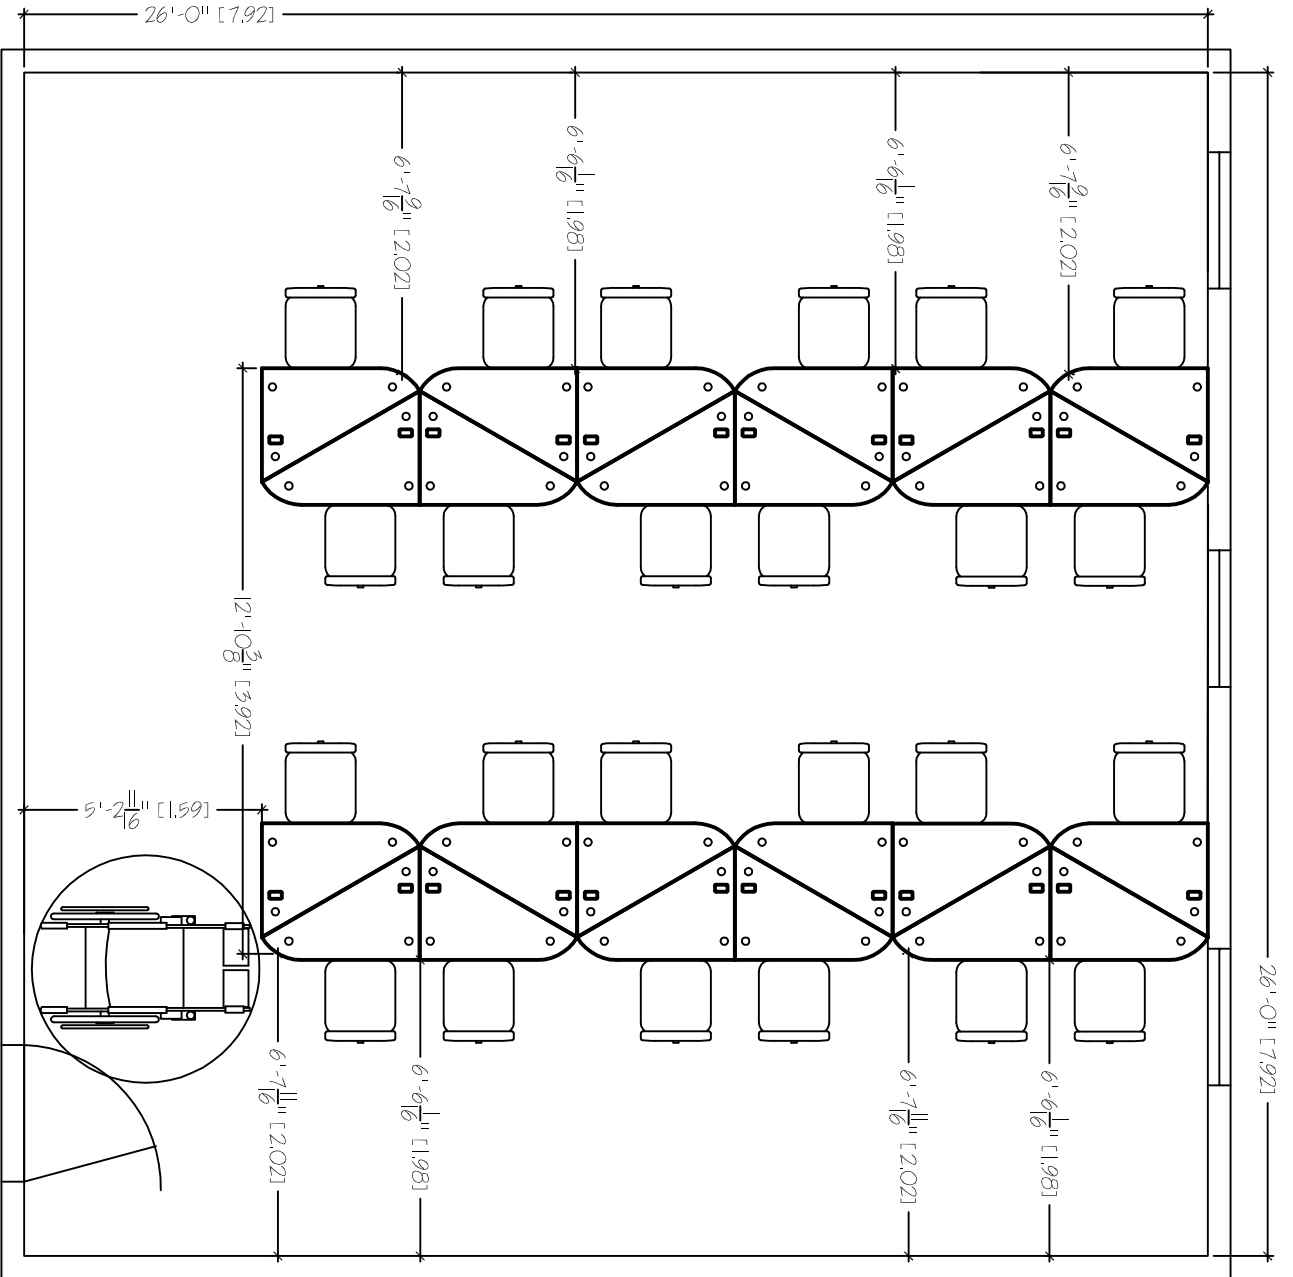

GROUP
 26' X 26'
 SEAT COUNT: 24

SMARTdesks
 514F Progress Drive
 Luthlum, MD 21090
 800.770.7042
 www.smartdesks.com

Property of CBT Supply, Inc. Not to be duplicated.
 All ideas, plans or arrangements indicated in this drawing
 are copyrighted and owned by CBT Supply, Inc. and shall not
 be reproduced, used or disclosed to any person or firm or
 corporation without written permission of CBT Supply, Inc.

SMARTdesks
 DESIGN CENTER