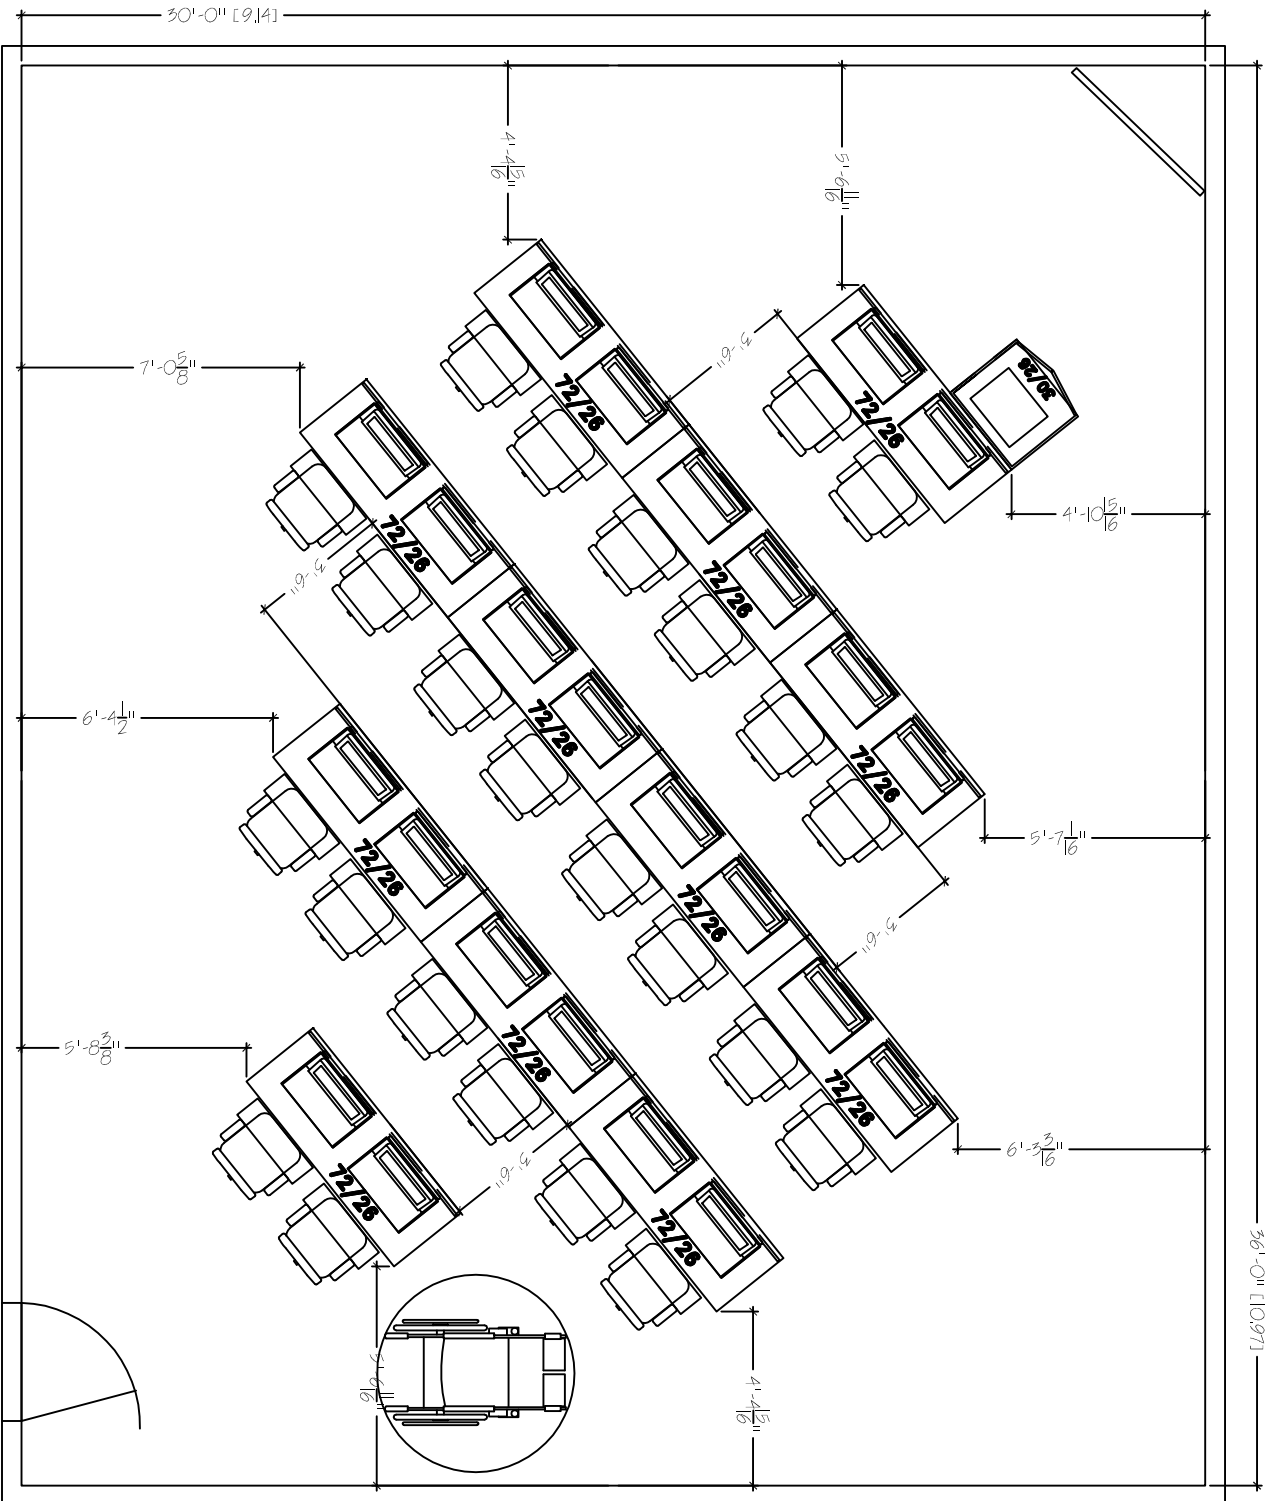

DESKS OR TABLES
 30' X 36'
 SEAT COUNT: 24

SMARTdesks
 514F Progress Drive
 Luthlum, MD 21090
 800.770.7042
 www.smartdesks.com

Property of CBT Supply, Inc. Not to be duplicated.
 All ideas, plans or arrangements indicated in this drawing
 are copyrighted and owned by CBT Supply, Inc. and shall not
 be reproduced, used or disclosed to any person or firm or
 corporation without written permission of CBT Supply, Inc.

SMARTdesks®
 DESIGN CENTER