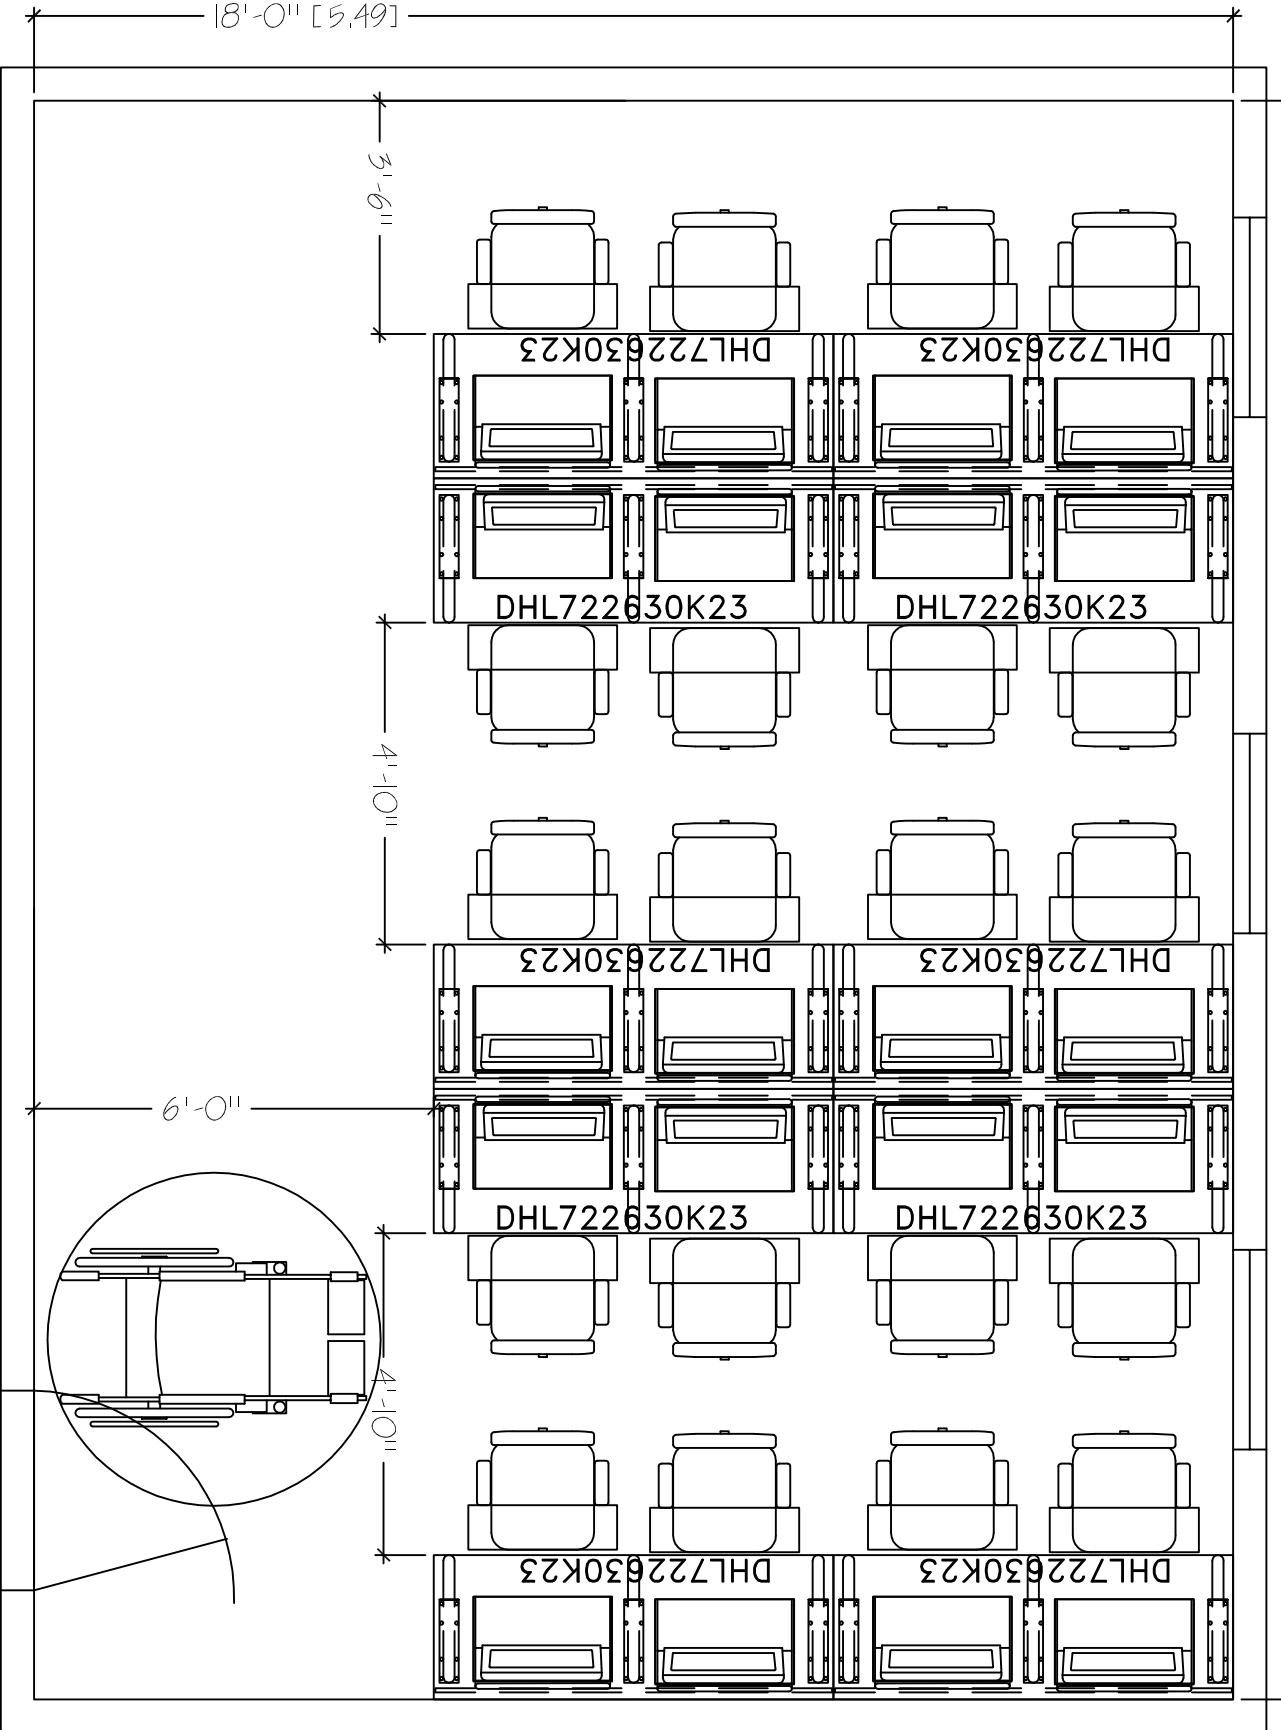

24'-0" [7.32]

18'-0" [5.49]

3'-6"

4'-10"

1'-0"

4'-10"

HORIZON LINE FK23

18'X24'

SEAT COUNT: 20

SMARTdesks
 514F Progress Drive
 Luthlum, MD 21090
 800.770.7042
 www.smartdesks.com

Property of CRT Supply, Inc. Not to be duplicated.
 All ideas, plans or arrangements indicated in this drawing
 are copyrighted and owned by CRT Supply, Inc. and shall not
 be reproduced, used or disclosed to any person or firm or
 corporation without written permission of CRT Supply, Inc.