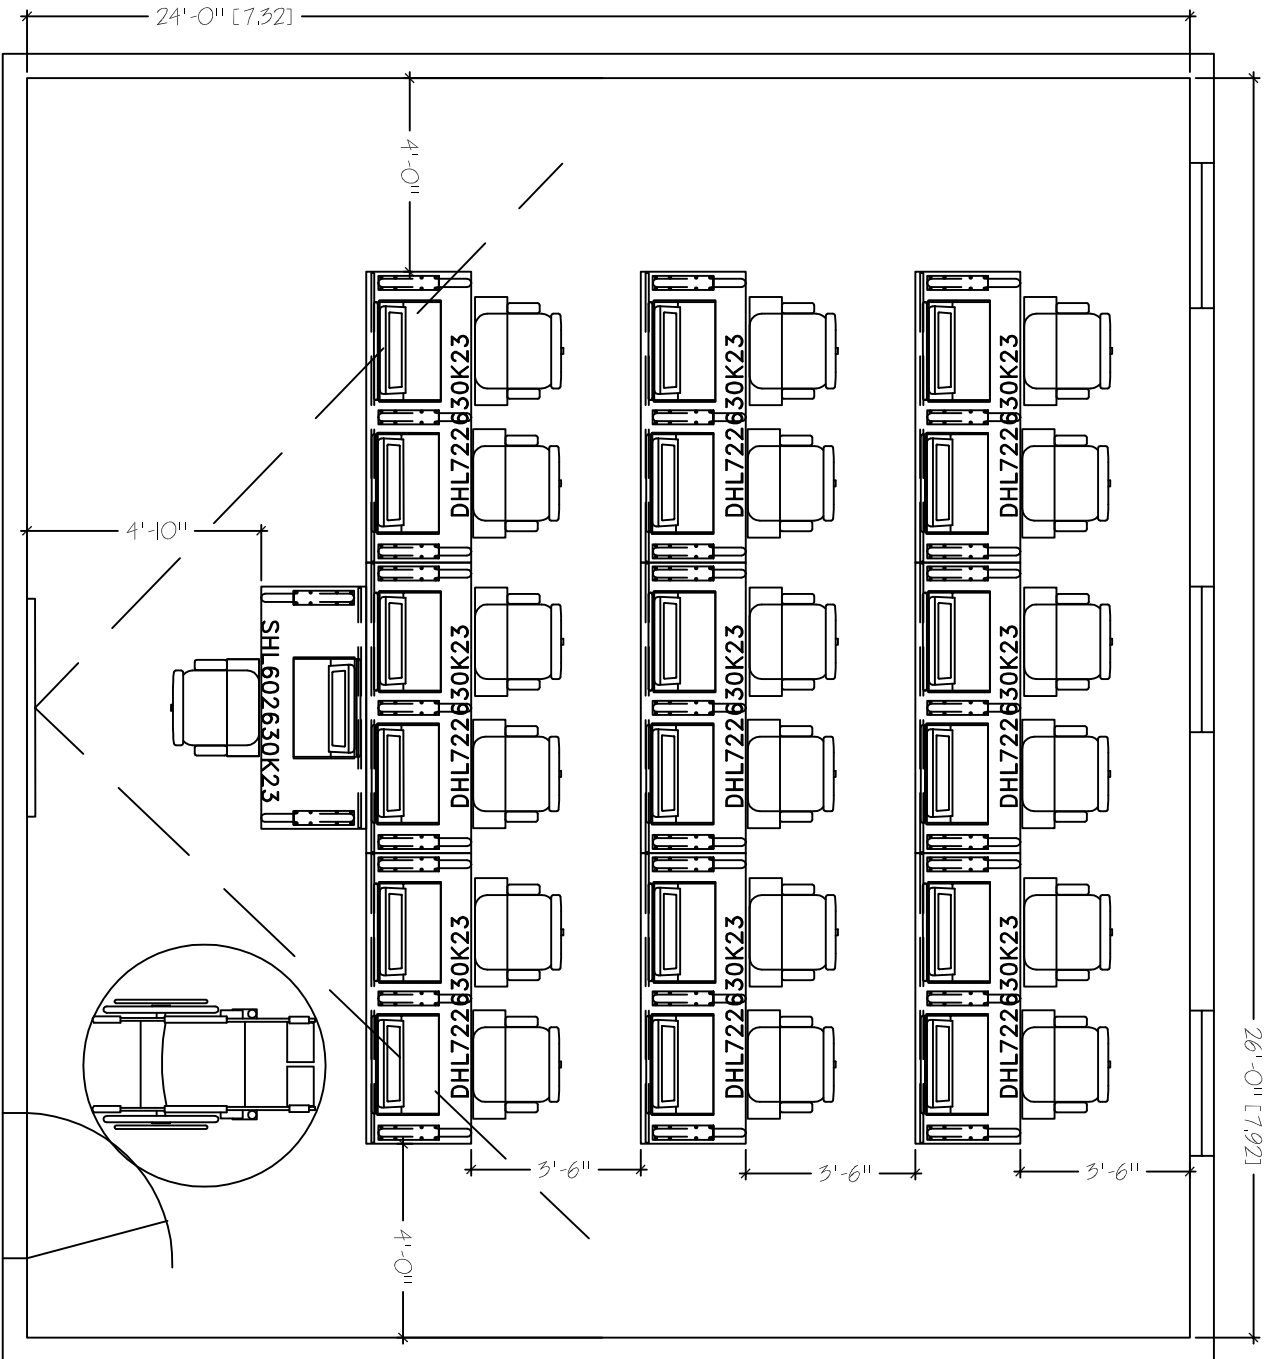

HORIZON LINE FK23
 24'X26'
 SEAT COUNT: 19

SMARTdesks
 514F Progress Drive
 Linthicum, MD 21090
 800.770.7042
 www.smartdesks.com

Property of CRT Supply, Inc. Not to be duplicated.
 All ideas, plans or arrangements indicated in this drawing
 are copyrighted and owned by CRT Supply, Inc. and shall not
 be reproduced, used or disclosed to any person or firm or
 corporation without written permission of CRT Supply, Inc.

SMARTdesks
 DESIGN CENTER