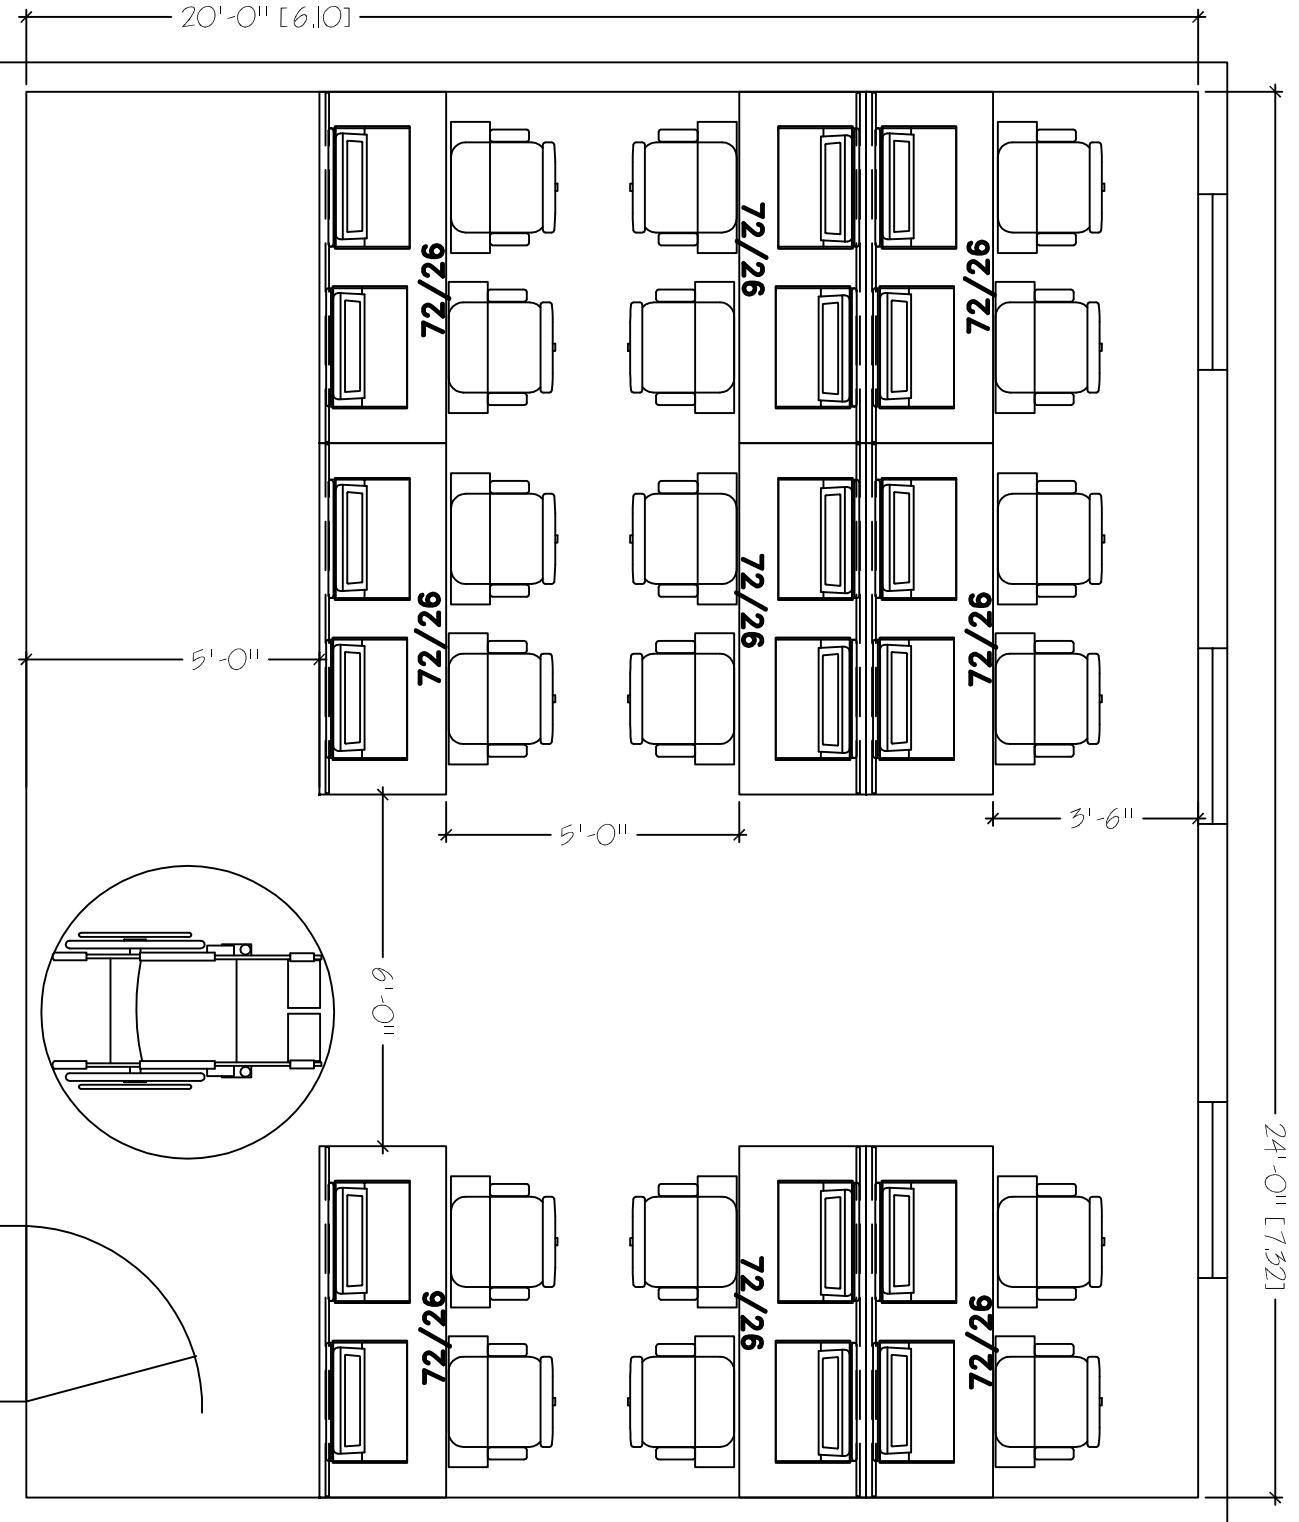

24'-0" [7.32]

DESKS OR TABLES  
 20'X24'  
 SEAT COUNT: 18

SMARTdesks  
 514F Progress Drive  
 Linthicum, MD 21090  
 800.770.7042  
 www.smartdesks.com

Property of CBT Supply, Inc. Not to be duplicated.  
 All ideas, plans or arrangements indicated in this drawing  
 are copyrighted and owned by CBT Supply, Inc. and shall not  
 be reproduced, used or disclosed to any person or firm or  
 corporation without written permission of CBT Supply, Inc.