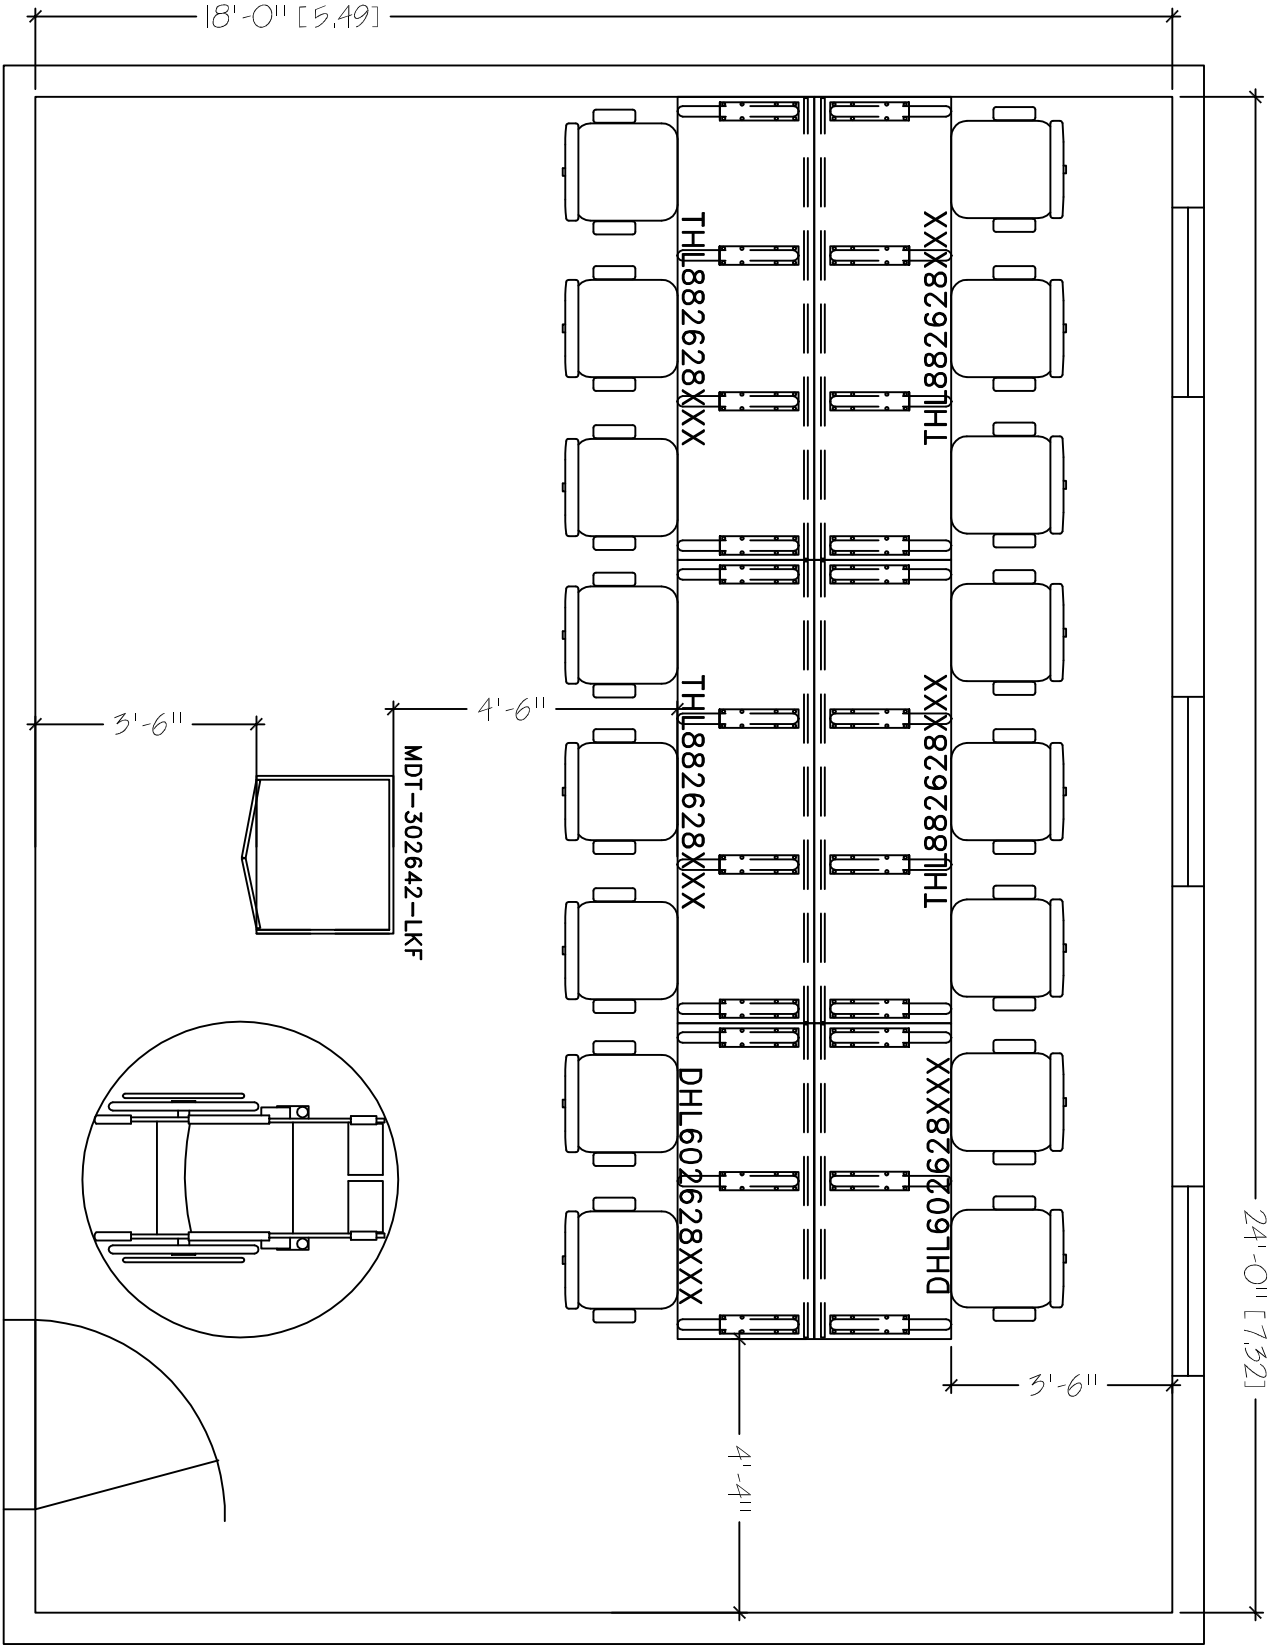

24'-0" [7.32]

18'-0" [5.49]

3'-6"

4'-6"

3'-6"

4'-4"

MDT-302642-LKF

THL882628XXX

XXX829288THL

THL882628XXX

XXX829288THL

DHL602628XXX

XXX829209THL

HORIZON LINE
 18'X24'
 SEAT COUNT: 16

SMARTdesks
 514F Progress Drive
 Luthlum, MD 21090
 800.770.7042
 www.smartdesks.com

Property of CRT Supply, Inc. Not to be duplicated.
 All ideas, plans or arrangements indicated in this drawing
 are copyrighted and owned by CRT Supply, Inc. and shall not
 be reproduced, used or disclosed to any person or firm or
 corporation without written permission of CRT Supply, Inc.