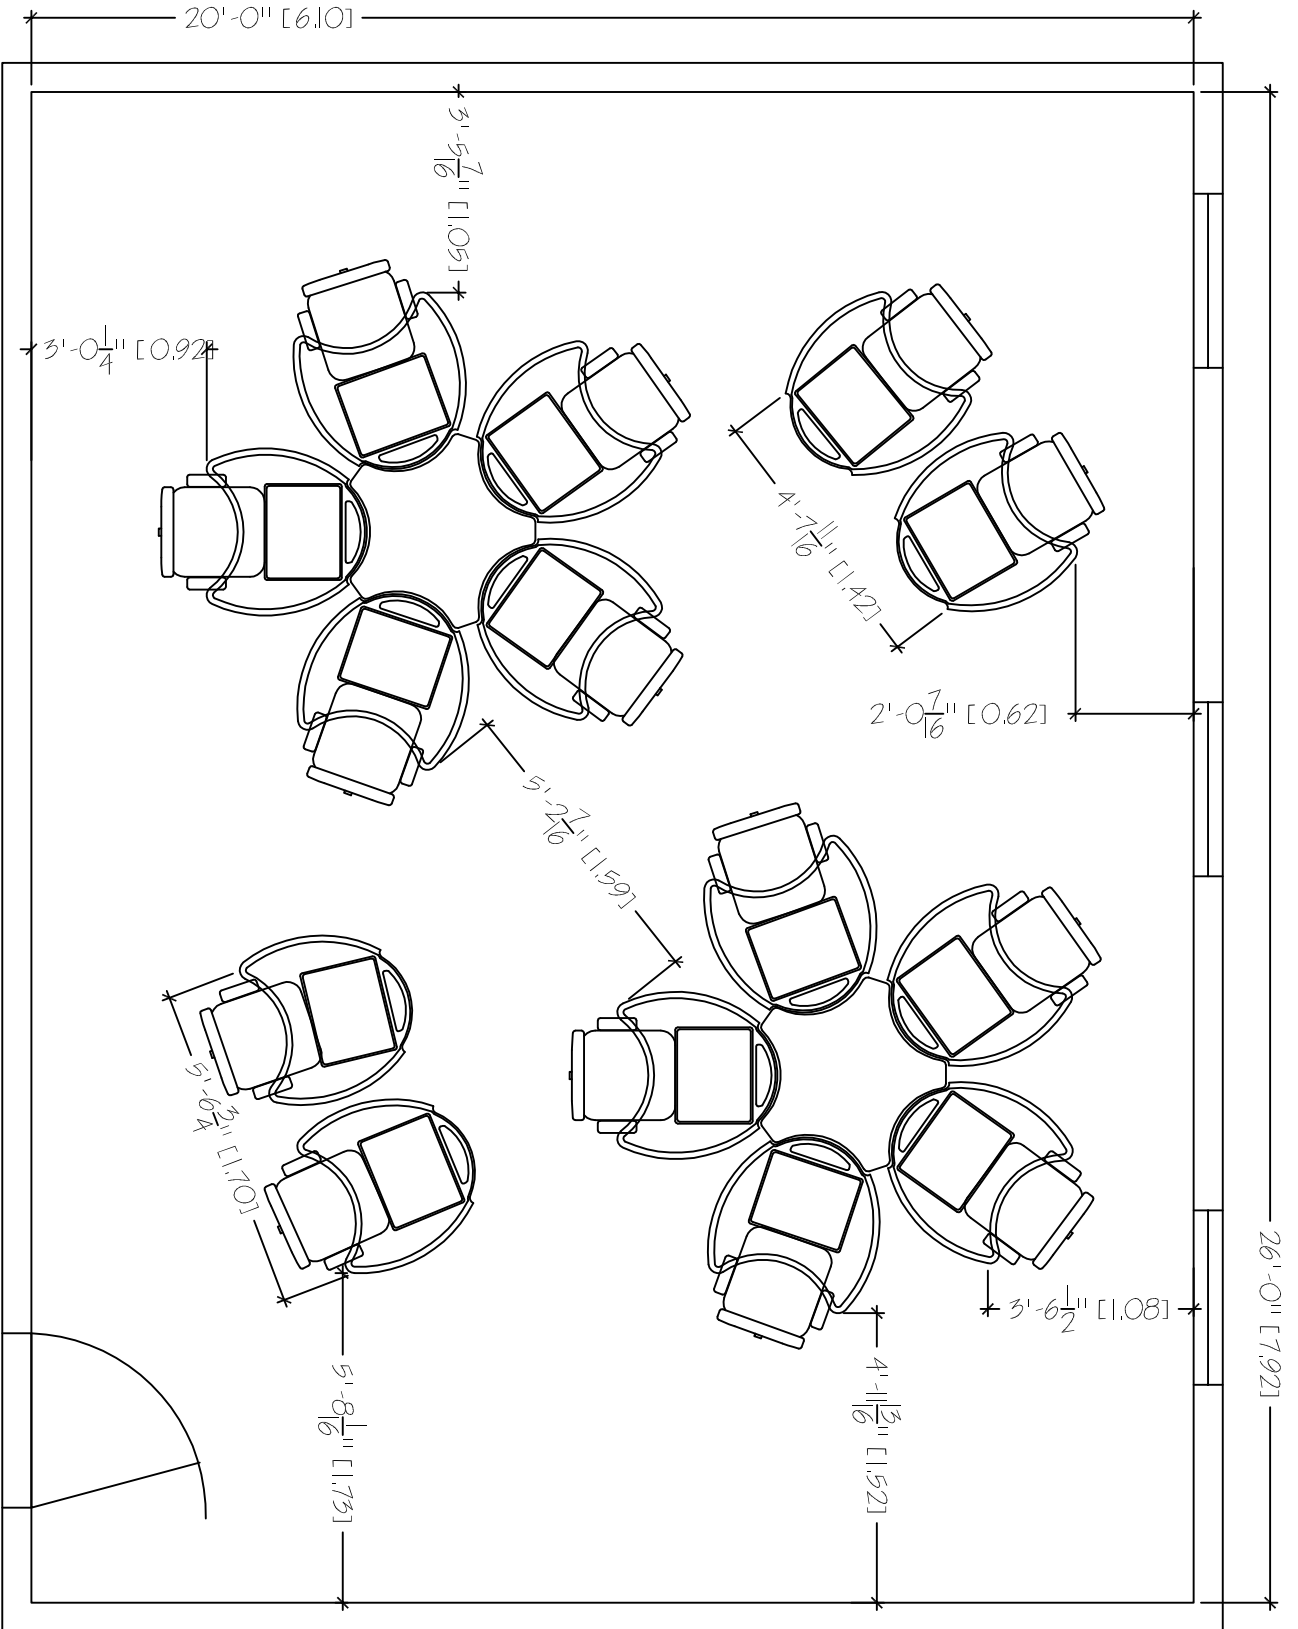

QUARK TABLES
 20'X26'
 TABLE COUNT: 14

SMARTdesks
 514F Progress Drive
 Luthlum, MD 21090
 800.770.7042
 www.smartdesks.com

Property of CBT Supply, Inc. Not to be duplicated.
 All ideas, plans or arrangements indicated in this drawing
 are copyrighted and owned by CBT Supply, Inc. and shall not
 be reproduced, used or disclosed to any person or firm or
 corporation without written permission of CBT Supply, Inc.

SMARTdesks®
 DESIGN CENTER