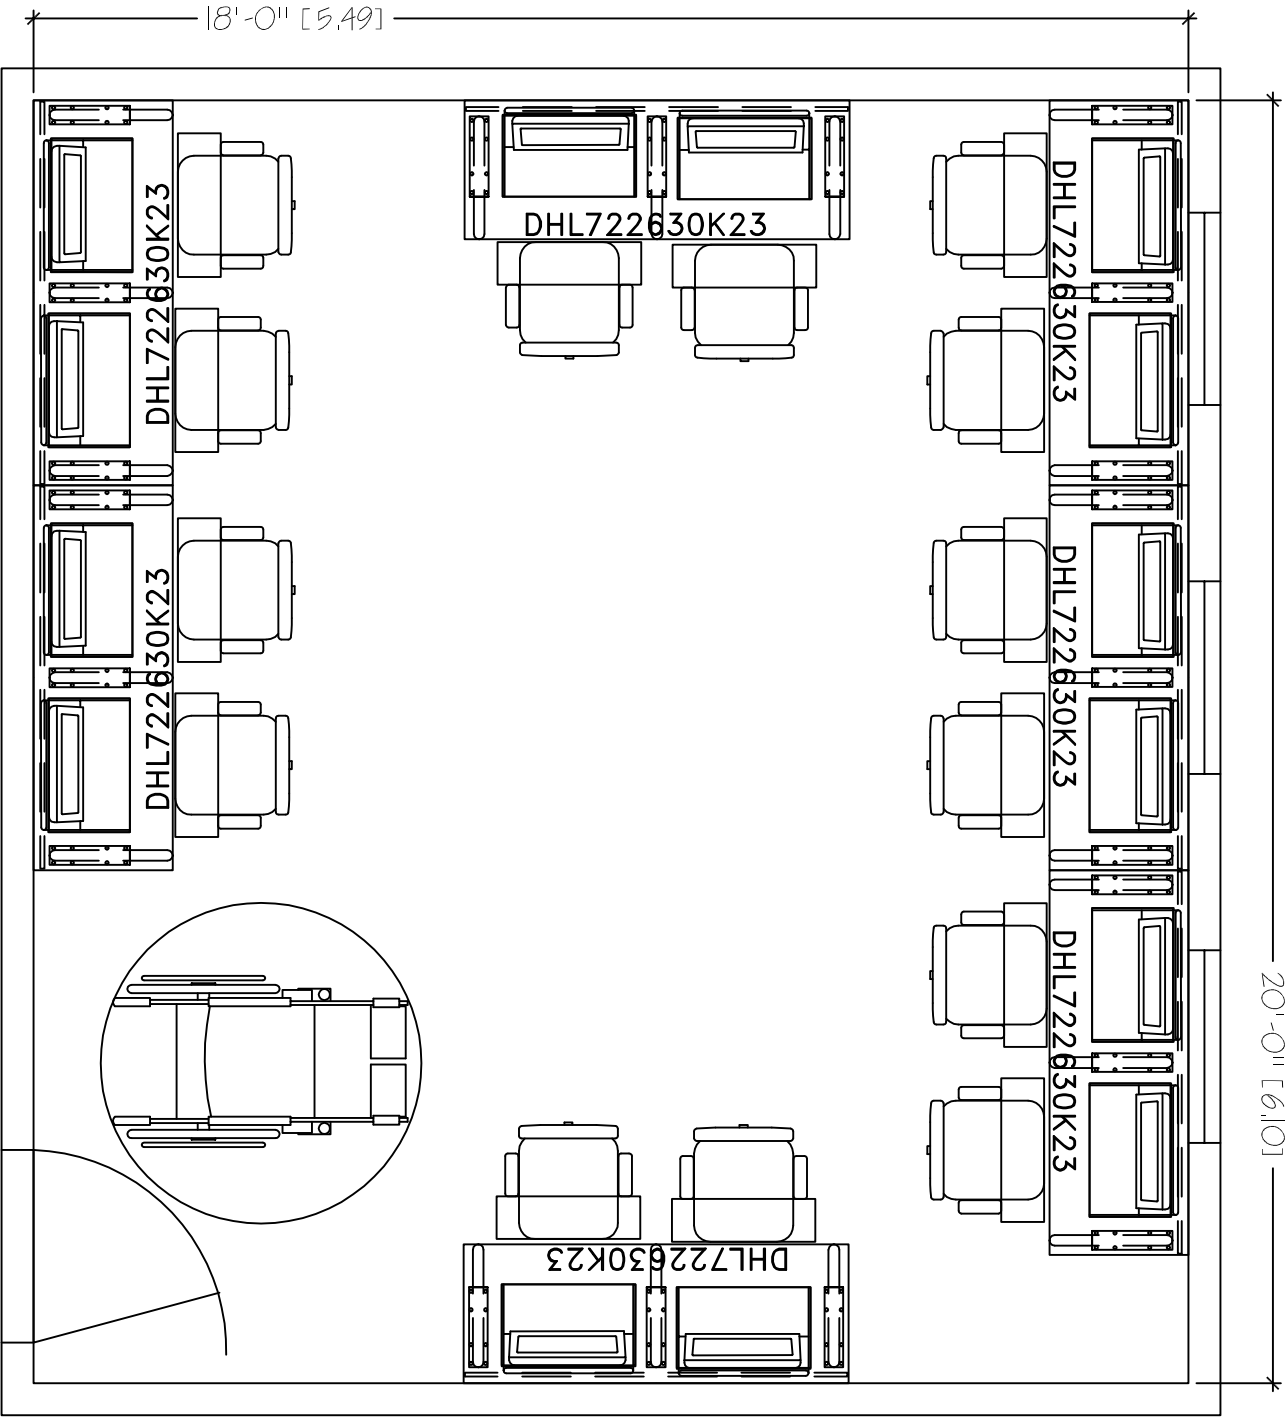

20'-0" [6.10]

18'-0" [5.49]

HORIZON LINE FK23
 18'X20'
 SEAT COUNT: 14

SMARTdesks
 514F Progress Drive
 Linthicum, MD 21090
 800.770.7042
 www.smartdesks.com

Property of CRT Supply, Inc. Not to be duplicated.
 All ideas, plans or arrangements indicated in this drawing
 are copyrighted and owned by CRT Supply, Inc. and shall not
 be reproduced, used or disclosed to any person or firm or
 corporation without written permission of CRT Supply, Inc.

SMARTdesks®
 DESIGN CENTER