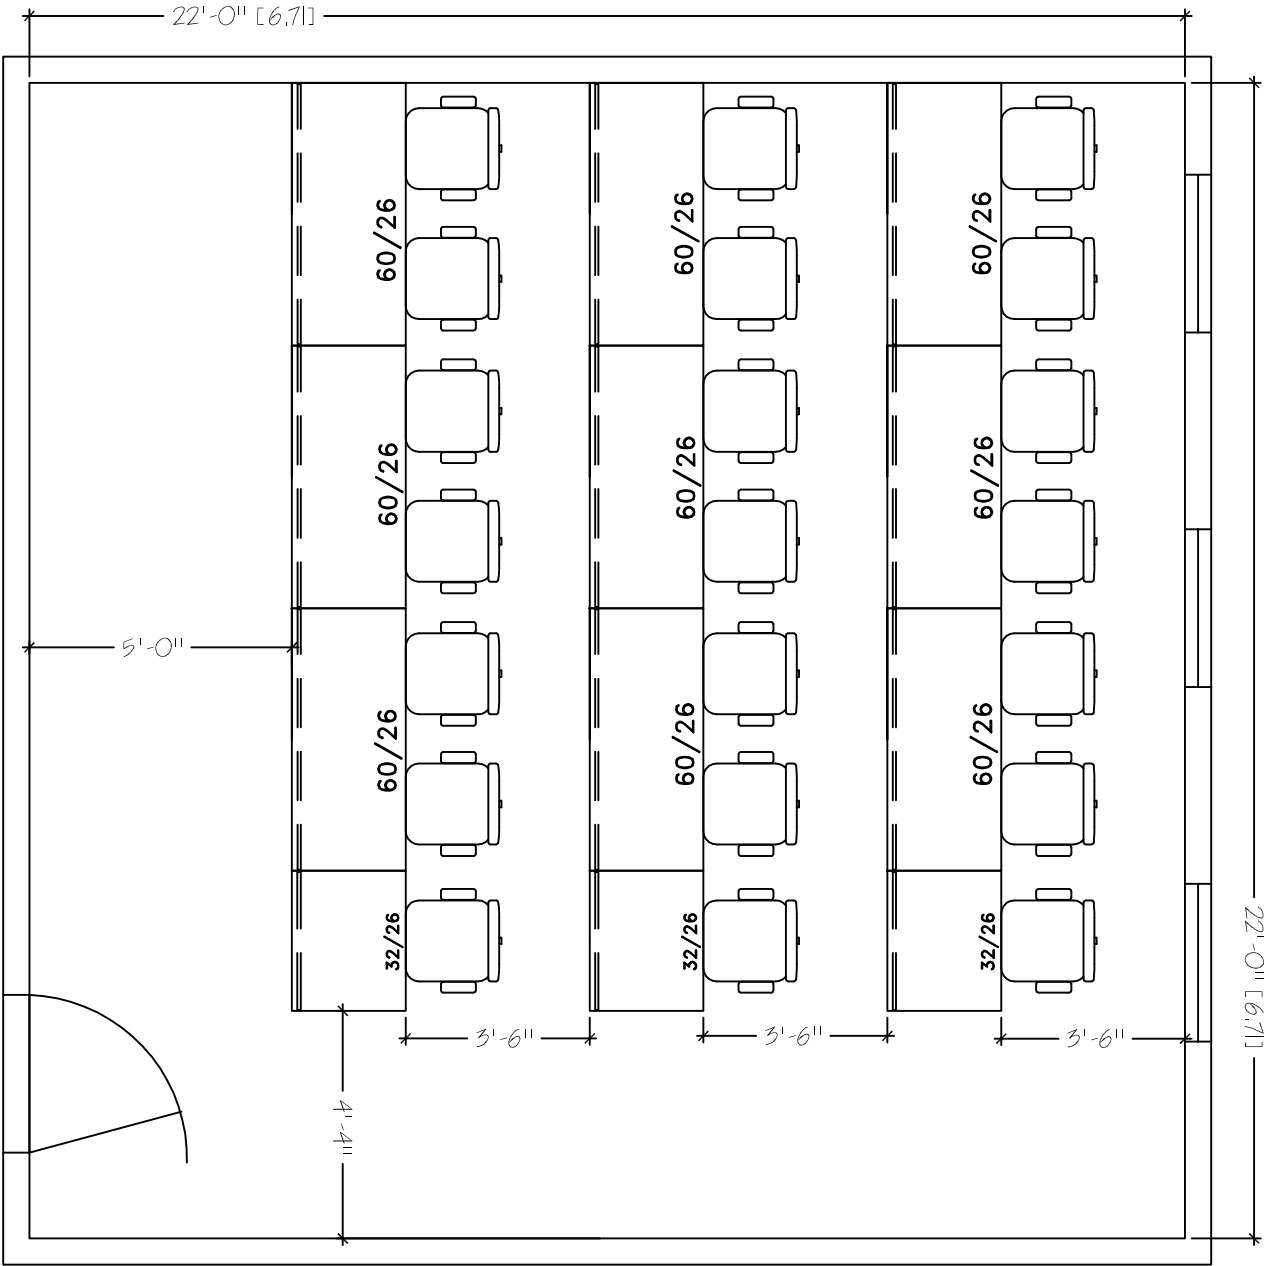

DESK OR TABLE  
 22'X22'  
 SEAT COUNT: 21

SMARTdesks  
 514F Progress Drive  
 Linthicum, MD 21090  
 800.770.7042  
 www.smartdesks.com

Property of CBT Supply, Inc. Not to be duplicated.  
 All ideas, plans or arrangements indicated in this drawing  
 are copyrighted and owned by CBT Supply, Inc. and shall not  
 be reproduced, used or disclosed to any person or firm or  
 corporation without written permission of CBT Supply, Inc.

**SMARTdesks**  
 DESIGN CENTER