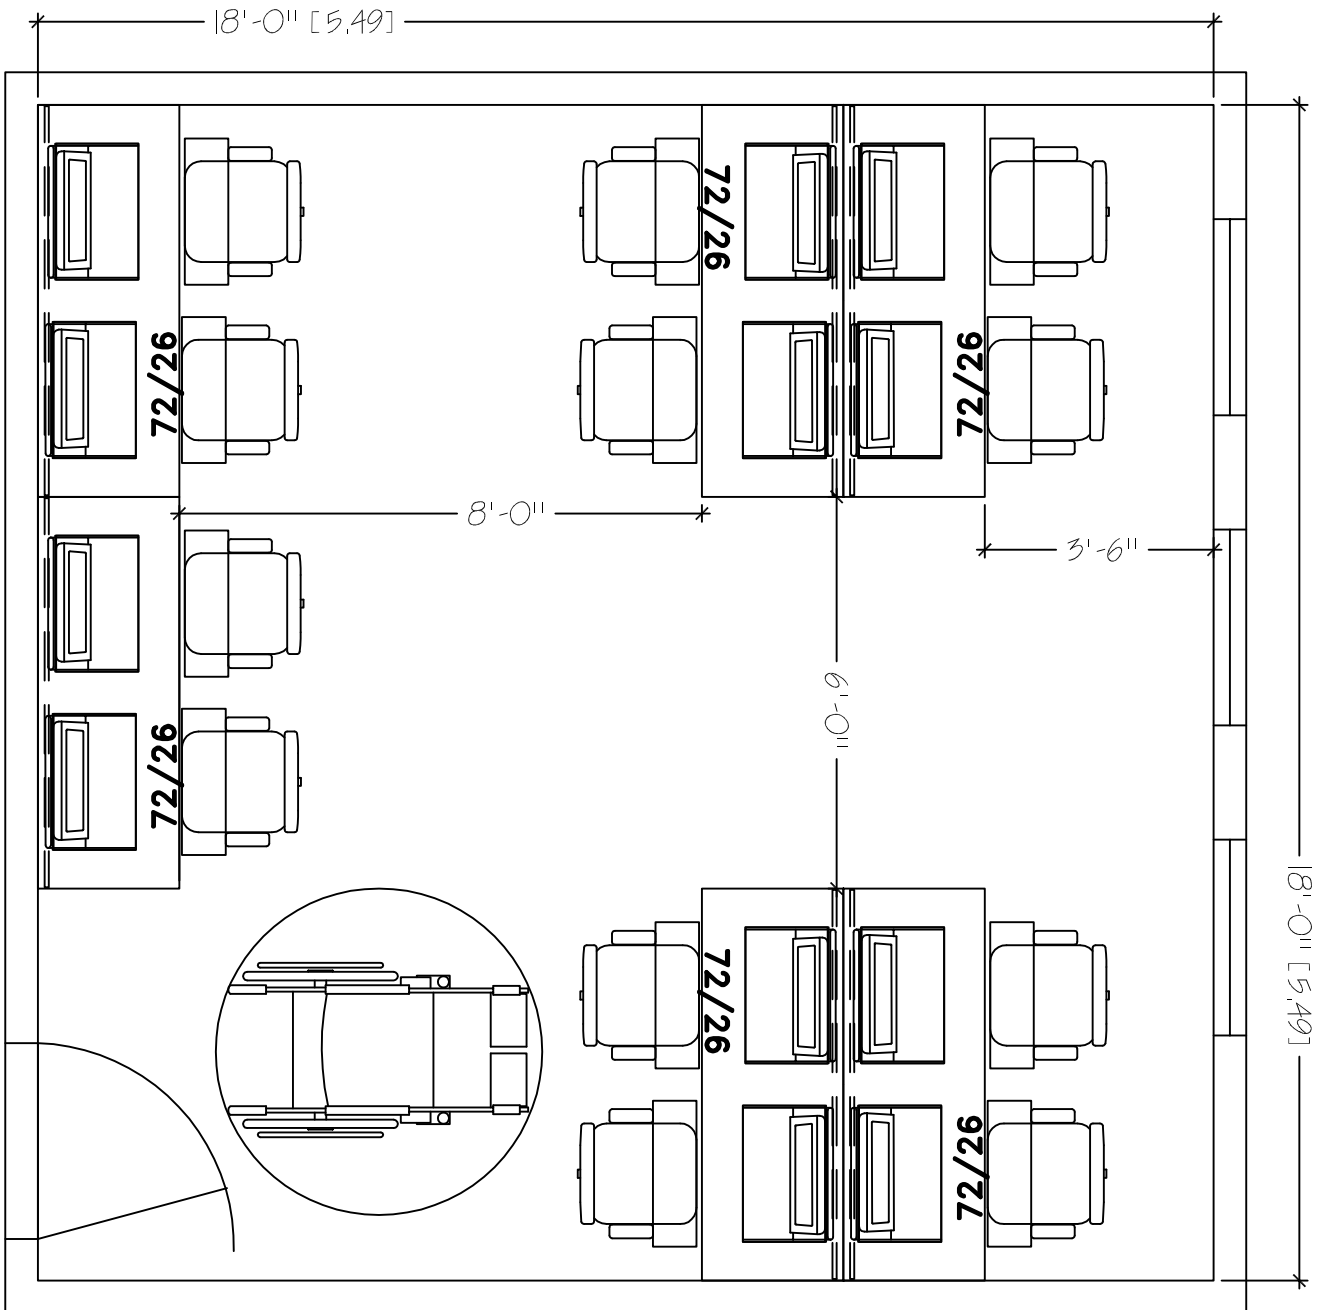

18'-0" [5,49]

18'-0" [5,49]

3'-6"

6'-0"

8'-0"

92/26

92/26

72/26

72/26

92/26

92/26

DESKS OR TABLES
 18'X18'
 SEAT COUNT: 12

SMARTdesks
 514F Progress Drive
 Luthlum, MD 21090
 800.770.7042
 www.smartdesks.com

Property of CBT Supply, Inc. Not to be duplicated.
 All ideas, plans or arrangements indicated in this drawing
 are copyrighted and owned by CBT Supply, Inc. and shall not
 be reproduced, used or disclosed to any person or firm or
 corporation without written permission of CBT Supply, Inc.