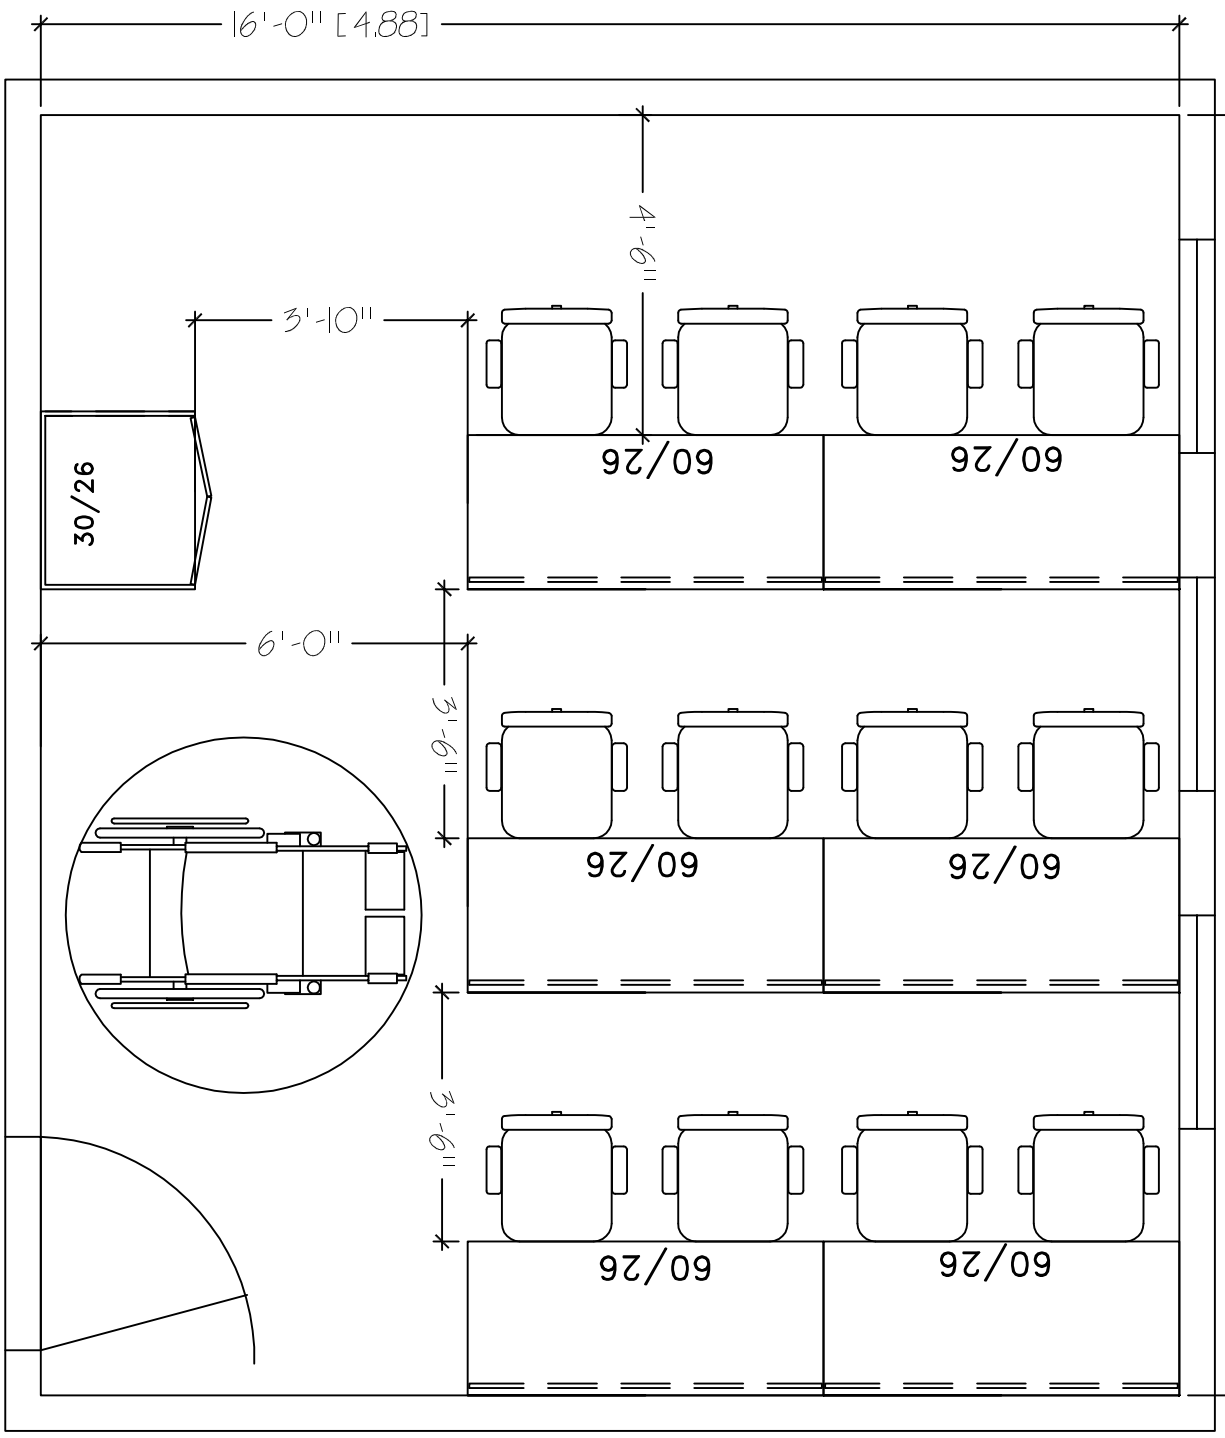

18'-0" [5.49]

DESK OR TABLE
 16'X18'
 SEAT COUNT: 12

SMARTdesks
 514F Progress Drive
 Linthicum, MD 21090
 800.770.7042
 www.smartdesks.com

Property of CBT Supply, Inc. Not to be duplicated.
 All ideas, plans or arrangements indicated in this drawing
 are copyrighted and owned by CBT Supply, Inc. and shall not
 be reproduced, used or disclosed to any person or firm or
 corporation without written permission of CBT Supply, Inc.

SMARTdesks®

DESIGN CENTER